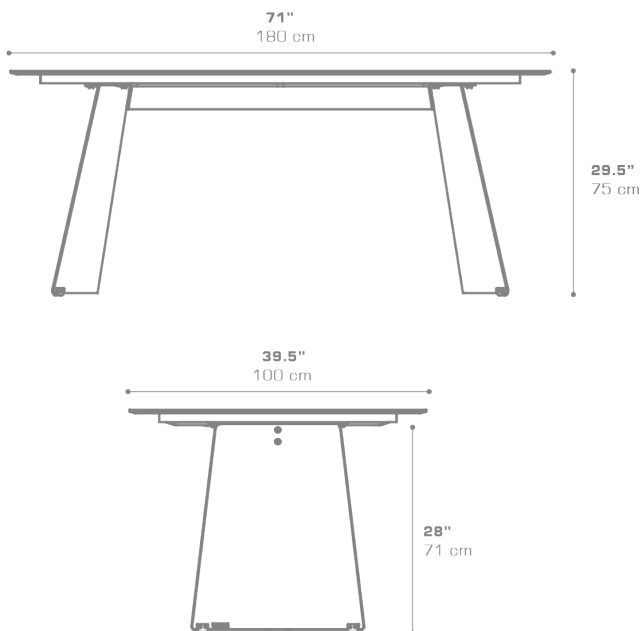

**PRADO Dining Table 71 / 180 cm (Sintered Stone)**  
PRD107

Protective cover available

ADA compliant / wheelchair accessible

Suitable for rooftop

Heavier than regular items, suitable for more windy areas

Assembly

**DIMENSIONS**

**CONFIGURATIONS**

FRAME : Powder Coating Galvanized  
TOP : Sintered Stone

Protective Cover :  
PRD007PC Top table only  
PRDPC-03 Table + 6 Dining Chairs

**PACKING DETAILS**

NW : 225 lb | 102 kg  
GW : 314 lb | 142.5 kg  
VOL : 32.5 ft<sup>3</sup> | 0.92 m<sup>3</sup>  
PU : 1 Crate & 2 Boxes