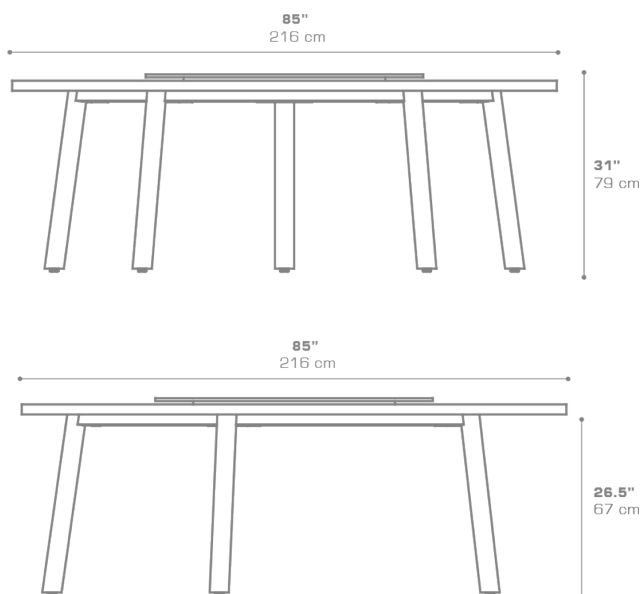

**MEIKA Round Table 85" / 216 cm (Teak) with
rotating tray**
MG3252

Protective cover available

Suitable for rooftop

Heavier than regular items, suitable for more windy areas

Assembly

Contains recycled parts, random imperfections are part of the design

DIMENSIONS

CONFIGURATIONS

FRAME : Powder Coated Stainless Steel
: 304
TOP : Laminated Teak

Protective Cover :
MG3252PC Top table only
MEIPC-2 Table + 10 Chairs

PACKING DETAILS

VOL : 83 ft³ | 2.36 m³
NW : 207 lb | 94 kg
GW : 410 lb | 186 kg
PU : Crate