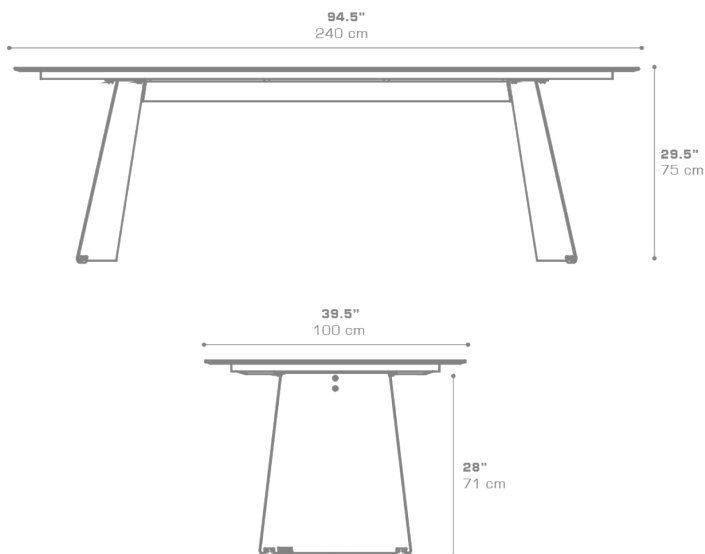

PRADO Dining Table 94.5" / 240 cm (Sintered Stone)
PRD106

Protective cover available

ADA compliant / wheelchair accessible

Suitable for rooftop

Heavier than regular items, suitable for more windy areas

Assembly

DIMENSIONS

CONFIGURATIONS

FRAME : Powder Coating Galvanized
TOP : Sintered Stone

Protective Cover :
PRD006PC Top table only
PRDPC-02 Table + 8 Dining Chairs

PACKING DETAILS

VOL : 39.5 ft³ | 1.12 m³
NW : 266 lb | 121 kg
GW : 379 lb | 172 kg
PU : 1 Crate & 2 Boxes