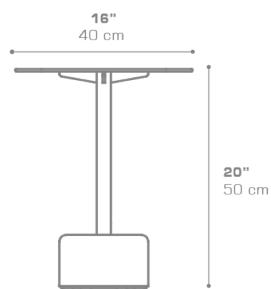

GLYPH Low Table Square 16" / 40 cm (Alu Top | Stone Base)
GLY123

Protective cover available

Suitable for rooftop

Heavier than regular items, suitable for more windy areas

DIMENSIONS

CONFIGURATIONS

FRAME & TOP : Powder Coated Aluminum Ultra Durable

BASE : Stone

Protective Cover :
GLY103PC Protective Cover

PACKING DETAILS

VOL : 4 ft³ | 0.11 m³

NW : 26 lb | 12 kg

GW : 35 lb | 16 kg

PU : 1 / Box

DOWNLOAD MATERIALS