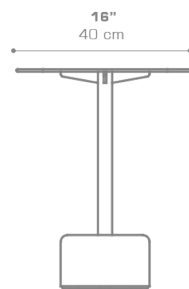

GLYPH Low Table Square 16" / 40 cm (Alu Top | Stone Base)
GLY123

Protective cover available

Suitable for rooftop

Heavier than regular items, suitable for more windy areas

DIMENSIONS

CONFIGURATIONS

FRAME & TOP : Powder Coated Aluminum Ultra Durable

BASE : Stone

Protective Cover :
GLY103PC Protective Cover

PACKING DETAILS

VOL : 4 ft³ | 0.11 m³

NW : 26 lb | 12 kg

GW : 35 lb | 16 kg

PU : 1 / Box

DOWNLOAD MATERIALS