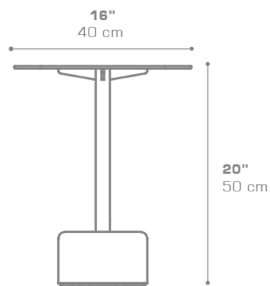

GLYPH Low Table Square 16" / 40 cm (Alu Top | Stone Base)
GLY123

Protective cover available

Suitable for rooftop

Heavier than regular items, suitable for more windy areas

DIMENSIONS

CONFIGURATIONS

FRAME & TOP : Powder Coated Aluminum Ultra Durable

BASE : Stone

Protective Cover :
GLY103PC Protective Cover

PACKING DETAILS

VOL : 4 ft³ | 0.11 m³

NW : 26 lb | 12 kg

GW : 35 lb | 16 kg

PU : 1 / Box

DOWNLOAD MATERIALS