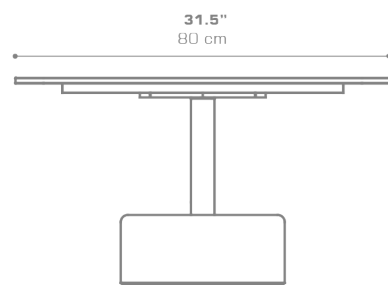

## GLYPH Low Table Square 31.5" / 80 cm (HPL Top | Teak Base)

GLY112

Protective cover available

Suitable for rooftop

Heavier than regular items, suitable for more windy areas

Assembly

Partially handcrafted, random imperfections are part of the design

### DIMENSIONS

### PACKING DETAILS

VOL	: 5 ft <sup>3</sup>   0.14 m <sup>3</sup>
NW	: 53 lb   24 kg
GW	: 71 lb   32 kg
PU	: 2 Boxes