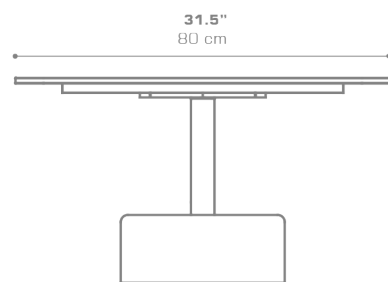

GLYPH Low Table Square 31.5" / 80 cm (HPL Top | Teak Base)
GLY112

Protective cover available

Suitable for rooftop

Heavier than regular items, suitable for more windy areas

Assembly

Partially handcrafted, random imperfections are part of the design

Contains recycled parts, random imperfections are part of the design

DIMENSIONS

CONFIGURATIONS

FRAME	: Powder Coated Aluminum Ultra Durable
BASE	: Laminated Teak
TOP	: High Pressure Laminate (HPL)

Protective Cover :
GLY102PC Protective Cover

PACKING DETAILS

VOL	: 5 ft ³ 0.14 m ³
NW	: 53 lb 24 kg
GW	: 71 lb 32 kg
PU	: 2 Boxes

DOWNLOAD MATERIALS

[Powder Coating Colors](#)

[Teak](#)

[HPL](#)