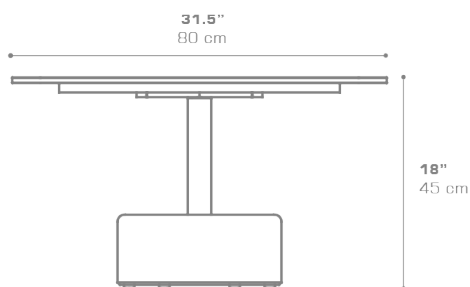

GLYPH Low Table Square 31.5" / 80 cm (HPL Top | Teak Base)
GLY112

Protective cover available

Suitable for rooftop

Heavier than regular items, suitable for more windy areas

Assembly

Partially handcrafted, random imperfections are part of the design

Contains recycled parts, random imperfections are part of the design

DIMENSIONS

CONFIGURATIONS

FRAME	: Powder Coated Aluminum Ultra Durable
BASE	: Laminated Teak
TOP	: High Pressure Laminate (HPL)

Protective Cover :
GLY102PC Protective Cover

PACKING DETAILS

VOL	: 5 ft ³ 0.14 m ³
NW	: 53 lb 24 kg
GW	: 71 lb 32 kg
PU	: 2 Boxes

DOWNLOAD MATERIALS

[Powder Coating Colors](#)

[Teak](#)

[HPL](#)