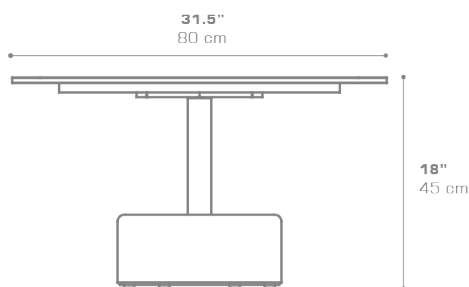

## GLYPH Low Table Square 31.5" / 80 cm (HPL Top | Teak Base)

GLY112

Protective cover available

Suitable for rooftop

Heavier than regular items, suitable for more windy areas

Assembly

Partially handcrafted, random imperfections are part of the design

### DIMENSIONS

### PACKING DETAILS

VOL	: 5 ft <sup>3</sup>   0.14 m <sup>3</sup>
NW	: 53 lb   24 kg
GW	: 71 lb   32 kg
PU	: 2 Boxes