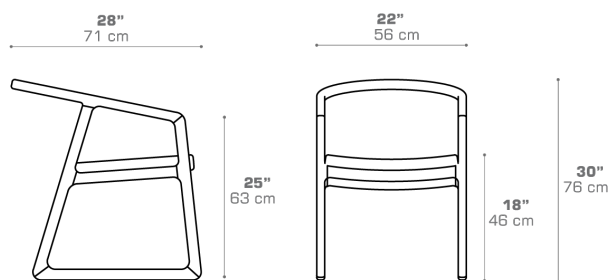

LABUAN Dining Chair LBN001

Protective cover available

DIMENSIONS

CONFIGURATIONS

FRAME : Premium Teak | Whitewash
SHELL : Rope
CUSHION : Grade A | B | C | D | E

Protective Cover :
LBN001PC

PACKING DETAILS

VOL : 13.5 ft³ | 0.38 m³
NW : 13 lb | 6 kg
GW : 26 lb | 12 kg
PU : 1 / Box
COM : 1.5 Ly