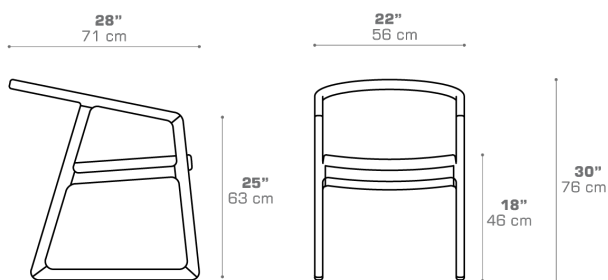

LABUAN Dining Chair LBN001

Protective cover available

DIMENSIONS

CONFIGURATIONS

FRAME : Premium Teak | Whitewash
SHELL : Rope
CUSHION : Grade A | B | C | D | E

Protective Cover :
LBN001PC

PACKING DETAILS

VOL : 13.5 ft³ | 0.38 m³
NW : 13 lb | 6 kg
GW : 26 lb | 12 kg
PU : 1 / Box
COM : 1.5 Ly