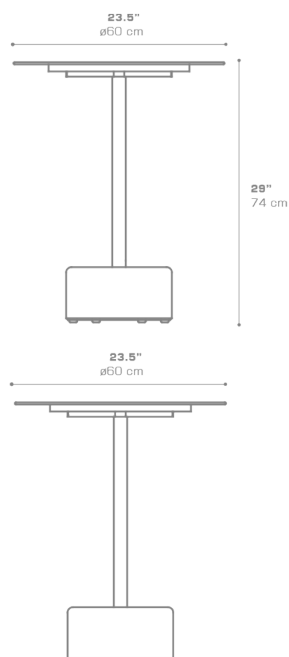

**GLYPH Bistro Table 23.5" / 60 cm (Alu Top | Stone Base)**  
GLY26

Protective cover available

Suitable for rooftop

Heavier than regular items, suitable for more windy areas

Assembly

**DIMENSIONS**

**CONFIGURATIONS**

FRAME & TOP : Powder Coated Aluminum Ultra Durable

BASE : Stone

Protective Cover :

GLY01PC

GLYPC-1 Protective Cover

GLYPH Bistro Table Dia 23.5" / 60 Cm + 2 Chairs

**PACKING DETAILS**

NW : 71 lb | 32 kg

GW : 90 lb | 41 kg

VOL : 7.5 ft<sup>3</sup> | 0.21 m<sup>3</sup>

PU : 2 boxes

**DOWNLOAD MATERIALS**

[Powder Coating Colors](#)

**ADDITIONAL INFORMATION**

2