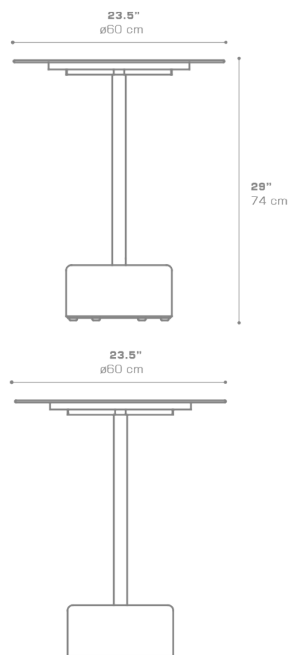

**GLYPH Bistro Table 23.5" / 60 cm (Alu Top | Stone Base)**  
GLY26

Protective cover available

Suitable for rooftop

Heavier than regular items, suitable for more windy areas

Assembly

**DIMENSIONS****CONFIGURATIONS**

FRAME &amp; TOP : Powder Coated Aluminum Ultra Durable

BASE : Stone

Protective Cover :  
GLY01PC Top table only  
GLYPC-1 Table + 2 Chairs**PACKING DETAILS**VOL : 7.5 ft<sup>3</sup> | 0.21 m<sup>3</sup>

NW : 71 lb | 32 kg

GW : 90 lb | 41 kg

PU : 2 boxes

**DOWNLOAD MATERIALS**[Powder Coating Colors](#)**ADDITIONAL INFORMATION**

2