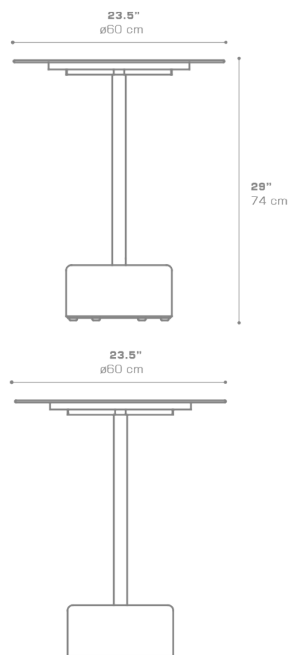

GLYPH Bistro Table 23.5" / 60 cm (Alu Top | Stone Base)
GLY26

Protective cover available

Suitable for rooftop

Heavier than regular items, suitable for more windy areas

Assembly

DIMENSIONS

CONFIGURATIONS

FRAME & TOP : Powder Coated Aluminum Ultra Durable

BASE : Stone

Protective Cover :
GLY01PC Top table only
GLYPC-1 Table + 2 Chairs

PACKING DETAILS

VOL : 7.5 ft³ | 0.21 m³

NW : 71 lb | 32 kg

GW : 90 lb | 41 kg

PU : 2 boxes

DOWNLOAD MATERIALS