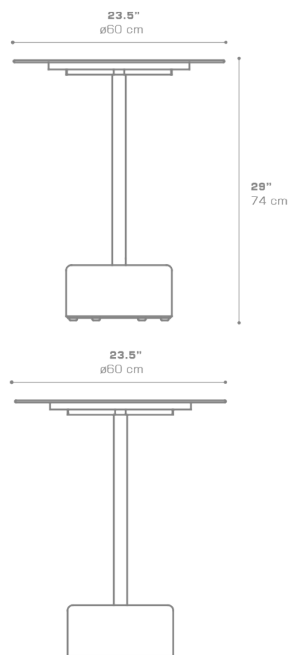

GLYPH Bistro Table 23.5" / 60 cm (Alu Top | Stone Base)
GLY26

Protective cover available

Suitable for rooftop

Heavier than regular items, suitable for more windy areas

Assembly

DIMENSIONS**CONFIGURATIONS**

FRAME & TOP : Powder Coated Aluminum Ultra Durable

BASE : Stone

Protective Cover :
GLY01PC Top table only
GLYPC-1 Table + 2 Chairs**PACKING DETAILS**VOL : 7.5 ft³ | 0.21 m³

NW : 71 lb | 32 kg

GW : 90 lb | 41 kg