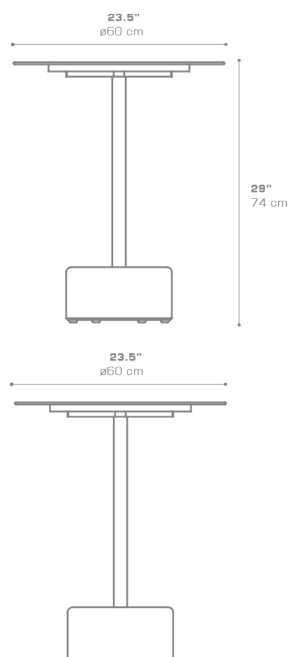

GLYPH Bistro Table 23.5" / 60 cm (Alu Top | Stone Base)
GLY26

Protective cover available

Suitable for rooftop

Heavier than regular items, suitable for more windy areas

Assembly

DIMENSIONS

CONFIGURATIONS

FRAME & TOP : Powder Coated Aluminum Ultra Durable

BASE : Stone

Protective Cover :
GLY01PC Top table only
GLYPC-1 Table + 2 Chairs

PACKING DETAILS

VOL : 7.5 ft³ | 0.21 m³

NW : 71 lb | 32 kg

GW : 90 lb | 41 kg

PU : 2 boxes

DOWNLOAD MATERIALS