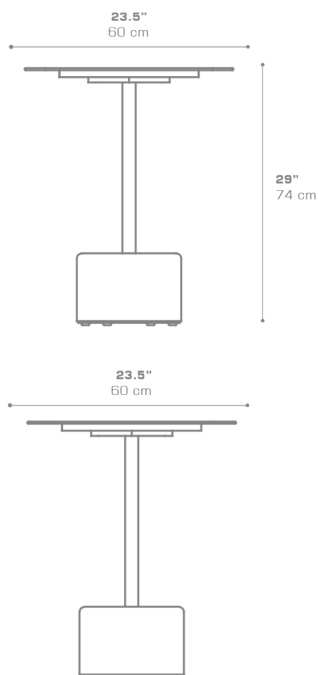

GLYPH Bistro Table Square 23.5" / 60 cm (Alu Top | Teak Base)

GLY106

Protective cover available

Suitable for rooftop

Heavier than regular items, suitable for more windy areas

Assembly

Partially handcrafted, random imperfections are part of the design

Contains recycled parts, random imperfections are part of the design

DIMENSIONS

CONFIGURATIONS

FRAME & TOP : Powder Coated Aluminum Ultra Durable

BASE : Laminated Teak

Protective Cover :
GLY101PC
GLYPC-6 Protective Cover
GLYPH Bistro Table Square 23.5"x23.5" / 60x60
Cm + 2 Chairs

PACKING DETAILS

NW : 42 lb | 19 kg
GW : 60 lb | 27 kg
VOL : 4 ft³ | 0.11 m³
PU : 2 boxes

DOWNLOAD MATERIALS

[Powder Coating Colors](#)
[Teak](#)

ADDITIONAL INFORMATION

2