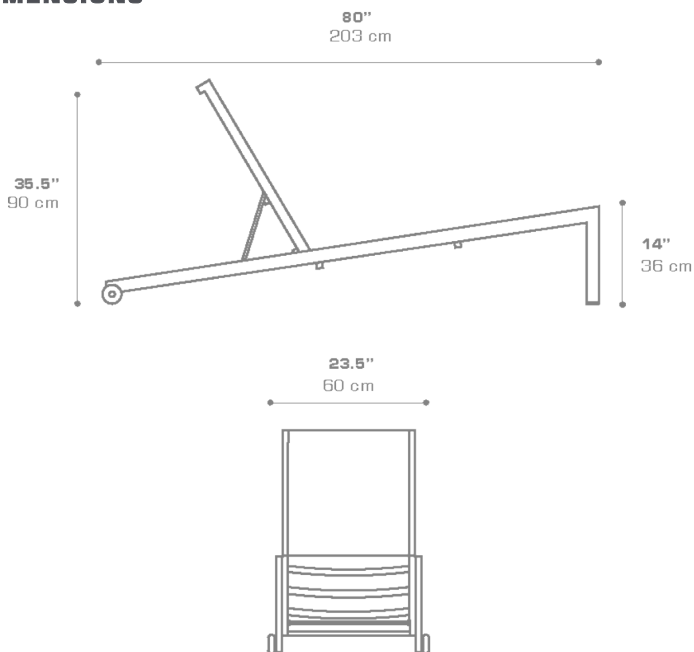

BONDI Chaise Lounge (Padded Sling)
BND071

Protective cover available

Suitable for rooftop

Stackable

Heavier than regular items, suitable for more windy areas

DIMENSIONS

CONFIGURATIONS

FRAME : Powder Coated Aluminum

PADDED SLING : Grade P

Protective Cover :
BND002PC

PACKING DETAILS

VOL : 13 ft³ | 0.37 m³

NW : 51 lb | 23 kg

GW : 60 lb | 27 kg

PU : 2 / Box

DOWNLOAD MATERIALS