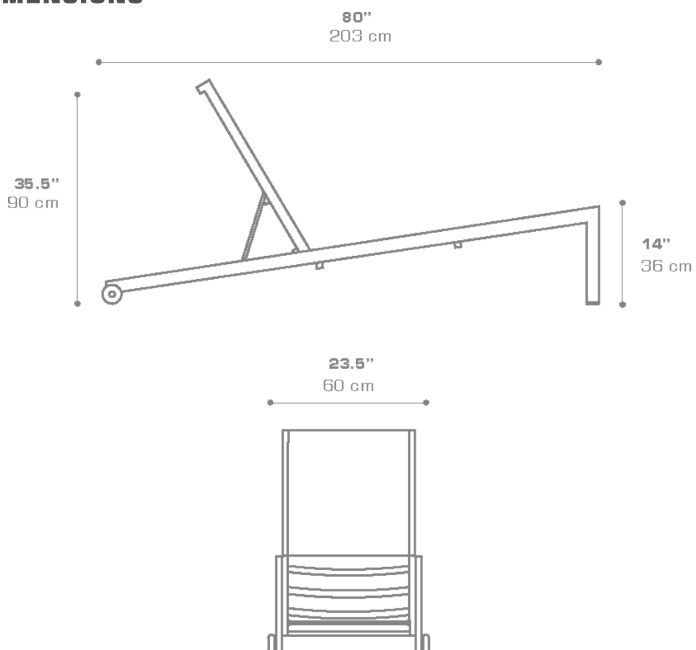

BONDI Chaise Lounge (Padded Sling)
BND071

Protective cover available

Suitable for rooftop

Stackable

Heavier than regular items, suitable for more windy areas

DIMENSIONS

CONFIGURATIONS

FRAME : Powder Coated Aluminum

PADDED SLING : Grade P

Protective Cover :
BND002PC

PACKING DETAILS

VOL : 13 ft³ | 0.37 m³

NW : 51 lb | 23 kg

GW : 60 lb | 27 kg

PU : 2 / Box

DOWNLOAD MATERIALS