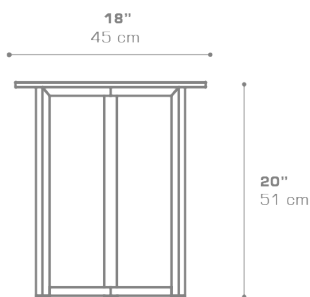

MUNIA Side Table (Teak)

MUN206

Protective cover available

Contains recycled parts,
random imperfections are part
of the design

DIMENSIONS

CONFIGURATIONS

FRAME : Powder Coated Aluminum
TOP : Recycled Teak

Protective Cover :
MUN006PC

PACKING DETAILS

VOL : 4.5 ft³ | 0.13 m³
NW : 9 lb | 4 kg
GW : 20 lb | 9 kg
PU : 1 / box

DOWNLOAD MATERIALS

[Powder Coating Colors](#)
[Teak](#)