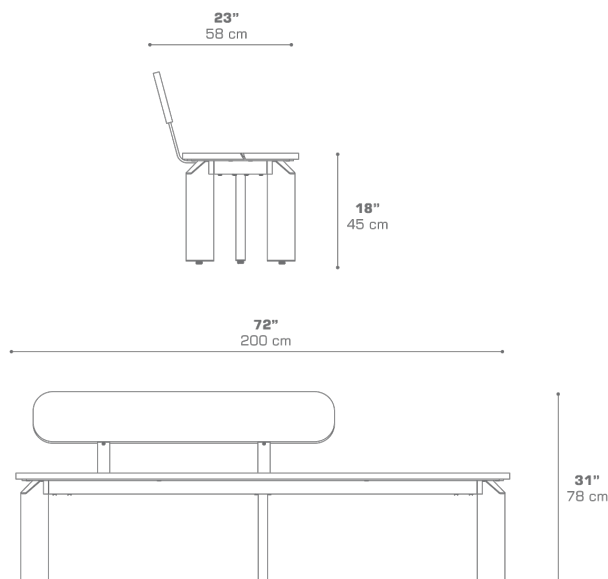

## TITAN Bench 79" / 200 cm with Backrest (Teak) - Right

TIT11TEAKR

Protective cover available

### DIMENSIONS

### CONFIGURATIONS

FRAME : Powder Coating Aluminum  
SEATREST : Recycled Teak Brushed

Protective Cover :  
TIT11RPC

### PACKING DETAILS

VOL : 23 ft<sup>3</sup> | 0.64 m<sup>3</sup>  
NW : 128 lb | 58 kg  
GW : 151 lb | 68.5 kg  
PU : 1 / Box