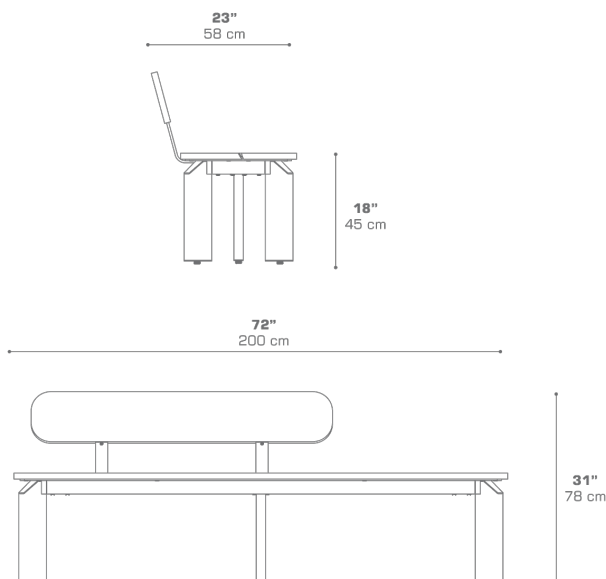

TITAN Bench 79" / 200 cm with Backrest (Teak) - Right

TIT11TEAKR

Protective cover available

DIMENSIONS

CONFIGURATIONS

FRAME : Powder Coating Aluminum
SEATREST : Recycled Teak Brushed

Protective Cover :
TIT11RPC

PACKING DETAILS

VOL : 23 ft³ | 0.64 m³
NW : 128 lb | 58 kg
GW : 151 lb | 68.5 kg
PU : 1 / Box

DOWNLOAD MATERIALS

[Powder Coating Colors](#)

[Teak](#)