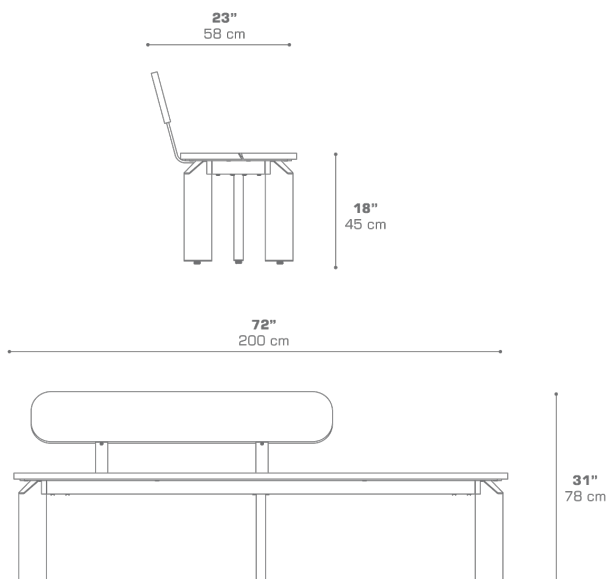

TITAN Bench 79" / 200 cm with Backrest (Teak) - Right

TIT11TEAKR

DIMENSIONS

CONFIGURATIONS

FRAME	: Powder Coating Aluminum
SEATREST	: Recycled Teak Brushed

PACKING DETAILS

VOL	: 23 ft ³ 0.64 m ³
NW	: 128 lb 58 kg
GW	: 151 lb 68.5 kg
PU	: 1 / Box