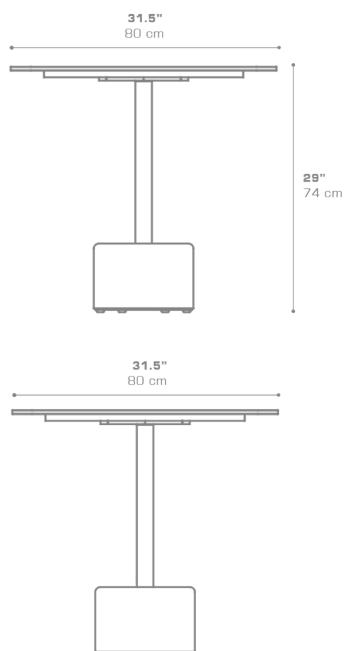

**GLYPH Bistro Table Square 31.5" / 80 cm (HPL Top  
| Stone Base)**  
GLY137

Protective cover available

Suitable for rooftop

Heavier than regular items, suitable for more windy areas

Assembly

**DIMENSIONS****CONFIGURATIONS**

FRAME	: Powder Coated Aluminum Ultra Durable
BASE	: Stone
TOP	: High Pressure Laminate (HPL)

Protective Cover :  
GLY102PC Top table only  
GLYPC-8 Table + 3 Chairs

**PACKING DETAILS**

VOL	: 10 ft <sup>3</sup>   0.28 m <sup>3</sup>
NW	: 101 lb   46 kg
GW	: 125 lb   57 kg
PU	: 2 boxes