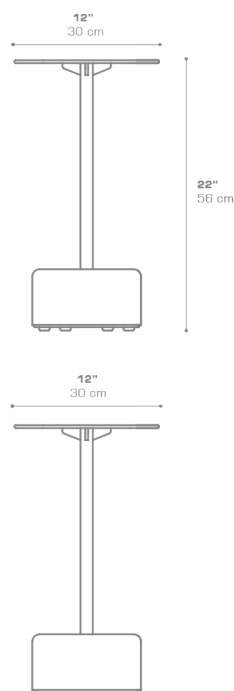

GLYPH Side Table Square 12" / 30 cm (Alu Top | Teak Base)

GLY104

Protective cover available

Partially handcrafted, random imperfections are part of the design

Contains recycled parts, random imperfections are part of the design

DIMENSIONS

CONFIGURATIONS

FRAME & TOP : Powder Coated Aluminum Ultra Durable

BASE : Laminated Teak

Protective Cover :
GLY104PC Protective Cover

PACKING DETAILS

VOL : 2.5 ft³ | 0.07 m³
NW : 13 lb | 6 kg
GW : 20 lb | 9 kg
PU : 1 / Box