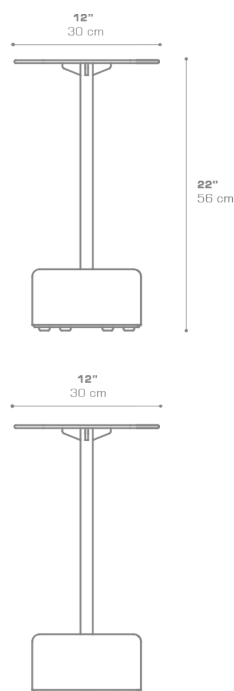

GLYPH Side Table Square 12" / 30 cm (Alu Top | Teak Base)

GLY104

Protective cover available

Partially handcrafted, random imperfections are part of the design

Contains recycled parts, random imperfections are part of the design

DIMENSIONS

CONFIGURATIONS

FRAME & TOP : Powder Coated Aluminum Ultra Durable

BASE : Laminated Teak

Protective Cover :
GLY104PC

PACKING DETAILS

NW : 13 lb | 6 kg
GW : 20 lb | 9 kg
VOL : 2.5 ft³ | 0.07 m³
PU : 1 / Box