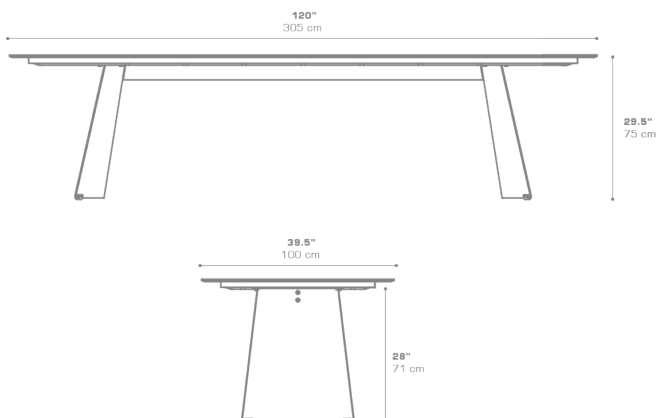

PRADO Dining Table 120" / 305 cm (Sintered Stone)

PRD105

Protective cover available

ADA compliant / wheelchair accessible

Suitable for rooftop

Heavier than regular items, suitable for more windy areas

Assembly

DIMENSIONS

CONFIGURATIONS

FRAME : Powder Coating Galvanized
TOP : Sintered Stone

Protective Cover :
PRD005PC Top table only
PRDPC-01 Table + 10 Dining Chairs

PACKING DETAILS

VOL : 47 ft³ | 1.33 m³
NW : 339.5 lb | 154 kg
GW : 478 lb | 217 kg
PU : 1 Crate & 2 Boxes