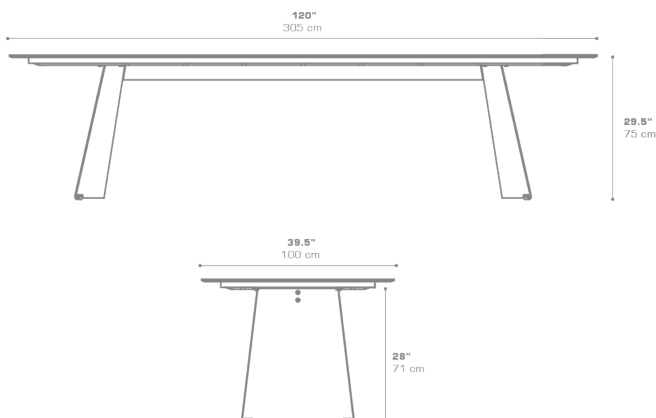

**PRADO Dining Table 120" / 305 cm (Sintered Stone)**  
PRD105

Protective cover available

ADA compliant / wheelchair accessible

Suitable for rooftop

Heavier than regular items, suitable for more windy areas

Assembly

**DIMENSIONS**

**CONFIGURATIONS**

FRAME : Powder Coating Galvanized  
TOP : Sintered Stone

Protective Cover :  
PRD005PC Top table only  
PRDPC-01 Table + 10 Dining Chairs

**PACKING DETAILS**

VOL : 47 ft<sup>3</sup> | 1.33 m<sup>3</sup>  
NW : 339.5 lb | 154 kg  
GW : 478 lb | 217 kg  
PU : 1 Crate & 2 Boxes