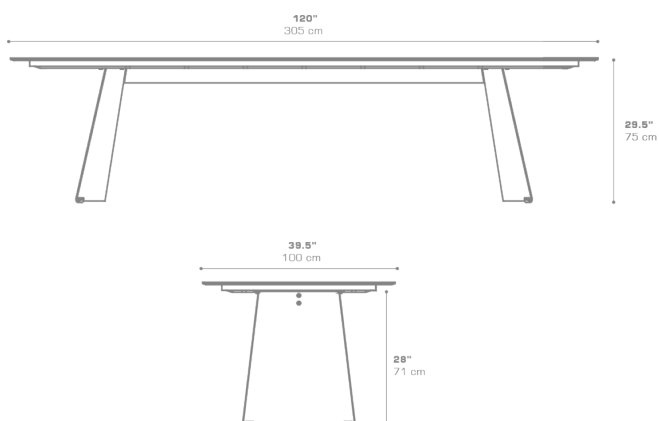

PRADO Dining Table 120" / 305 cm (Sintered Stone)

PRD105

Protective cover available

ADA compliant / wheelchair accessible

Suitable for rooftop

Heavier than regular items, suitable for more windy areas

Assembly

DIMENSIONS

CONFIGURATIONS

FRAME : Powder Coating Galvanized
TOP : Sintered Stone

Protective Cover :
PRD005PC Top table only
PRDPC-01 Table + 10 Dining Chairs

PACKING DETAILS

VOL : 47 ft³ | 1.33 m³
NW : 339.5 lb | 154 kg
GW : 478 lb | 217 kg
PU : 1 Crate & 2 Boxes