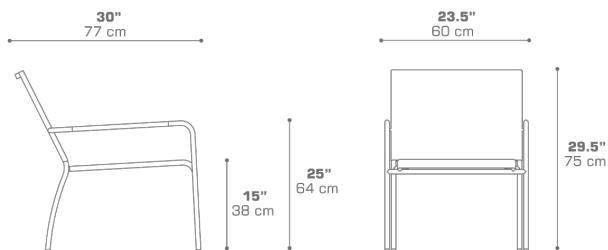

NATUN Easy Armchair (Teak Armrest)

MG2624

Protective cover available

Stackable

DIMENSIONS

CONFIGURATIONS

FRAME	: Powder Coating Stainless Steel
SLING	: Grade K P Q U
ARMREST	: Premium Teak Smooth Sanded

Protective Cover :
MG2602PC for 4 Chairs

PACKING DETAILS

VOL	: 4 ft ³ 0.12 m ³
NW	: 10 lb 4.5 kg
GW	: 12 lb 5.5 kg
PU	: 4 / Box

DOWNLOAD MATERIALS

[Powder Coating Colors](#)

[Teak](#)

[Textiles](#)