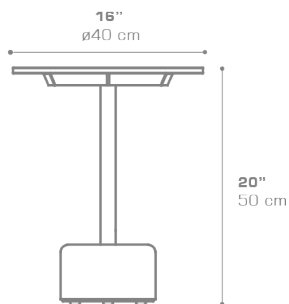

GLYPH Low Table 16" / 40 cm (HPL Top | Stone Base)
GLY33

Protective cover available

Suitable for rooftop

Heavier than regular items, suitable for more windy areas

DIMENSIONS

CONFIGURATIONS

| | |
|-------|--|
| FRAME | : Powder Coated Aluminum Ultra Durable |
| BASE | : Stone |
| TOP | : High Pressure Laminate (HPL) |

Protective Cover :
GLY03PC Protective Cover

PACKING DETAILS

| | |
|-----|---|
| VOL | : 4 ft ³ 0.11 m ³ |
| NW | : 26 lb 12 kg |
| GW | : 35 lb 16 kg |
| PU | : 1 / box |

DOWNLOAD MATERIALS

[Powder Coating Colors](#)
[HPL](#)