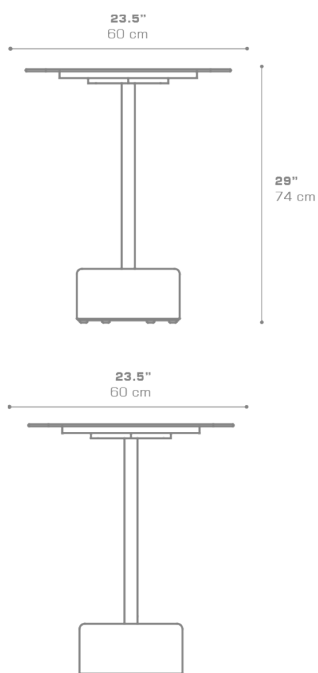

**GLYPH Bistro Table Square 23.5" / 60 cm (Alu Top | Stone Base)**  
GLY126

Protective cover available

Suitable for rooftop

Heavier than regular items, suitable for more windy areas

Assembly

**DIMENSIONS**

**CONFIGURATIONS**

FRAME & TOP : Powder Coated Aluminum Ultra Durable

BASE : Stone

Protective Cover :  
GLY101PC Top table only  
GLYPC-6 Table + 2 Chairs

**PACKING DETAILS**

VOL : 7.5 ft<sup>3</sup> | 0.21 m<sup>3</sup>

NW : 73 lb | 33 kg

GW : 95 lb | 43 kg

PU : 2 boxes

**DOWNLOAD MATERIALS**

[Powder Coating Colors](#)

**ADDITIONAL INFORMATION**

2