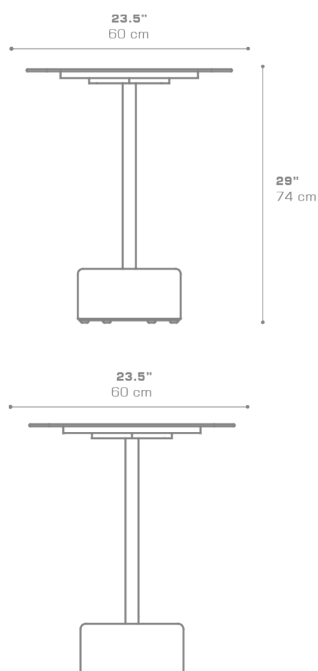

GLYPH Bistro Table Square 23.5" / 60 cm (Alu Top | Stone Base)

GLY126

Protective cover available

Suitable for rooftop

Heavier than regular items, suitable for more windy areas

Assembly

DIMENSIONS

CONFIGURATIONS

FRAME & TOP : Powder Coated Aluminum Ultra Durable

BASE : Stone

Protective Cover :
GLY101PC
GLYPC-6 Protective Cover
GLYPH Bistro Table Square 23.5"x23.5" / 60x60 Cm + 2 Chairs

PACKING DETAILS

NW : 73 lb | 33 kg

GW : 95 lb | 43 kg

VOL : 7.5 ft³ | 0.21 m³

PU : 2 boxes

DOWNLOAD MATERIALS

[Powder Coating Colors](#)

ADDITIONAL INFORMATION

2