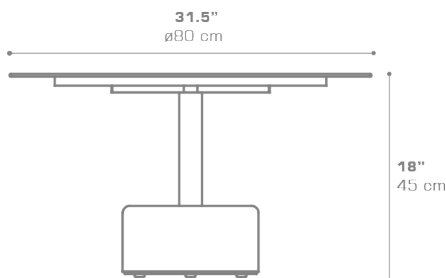

GLYPH Low Table 31.5" / 80 cm (Alu Top | Stone Base)
GLY22

Protective cover available

Suitable for rooftop

Heavier than regular items, suitable for more windy areas

Assembly

DIMENSIONS**CONFIGURATIONS**

FRAME & TOP : Powder Coated Aluminum Ultra Durable

BASE : Stone

Protective Cover :
GLY02PC Protective Cover**PACKING DETAILS**VOL : 7.5 ft³ | 0.21 m³

NW : 79 lb | 36 kg

GW : 101 lb | 46 kg

PU : 2 Boxes

DOWNLOAD MATERIALS[Powder Coating Colors](#)