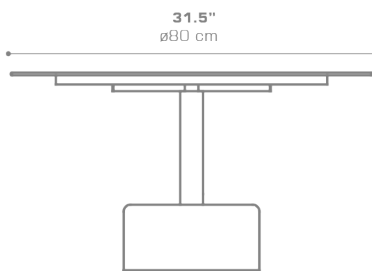

**GLYPH Low Table 31.5" / 80 cm (Alu Top | Stone Base)**  
GLY22

Protective cover available

Suitable for rooftop

Heavier than regular items, suitable for more windy areas

Assembly

**DIMENSIONS**

**CONFIGURATIONS**

FRAME & TOP : Powder Coated Aluminum Ultra Durable

BASE : Stone

Protective Cover :  
GLY02PC Protective Cover

**PACKING DETAILS**

VOL : 7.5 ft<sup>3</sup> | 0.21 m<sup>3</sup>

NW : 79 lb | 36 kg

GW : 101 lb | 46 kg