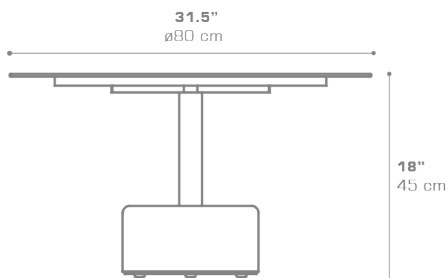

**GLYPH Low Table 31.5" / 80 cm (Alu Top | Stone Base)**  
GLY22

Protective cover available

Suitable for rooftop

Heavier than regular items, suitable for more windy areas

Assembly

**DIMENSIONS**

**CONFIGURATIONS**

FRAME & TOP : Powder Coated Aluminum Ultra Durable

BASE : Stone

Protective Cover :  
GLY02PC Protective Cover

**PACKING DETAILS**

VOL : 7.5 ft<sup>3</sup> | 0.21 m<sup>3</sup>

NW : 79 lb | 36 kg

GW : 101 lb | 46 kg