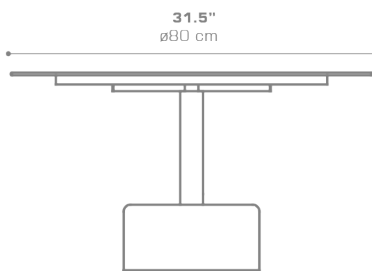

GLYPH Low Table 31.5" / 80 cm (Alu Top | Stone Base)
GLY22

Protective cover available

Suitable for rooftop

Heavier than regular items, suitable for more windy areas

Assembly

DIMENSIONS**CONFIGURATIONS**

FRAME & TOP : Powder Coated Aluminum Ultra Durable

BASE : Stone

Protective Cover :
GLY02PC Protective Cover**PACKING DETAILS**VOL : 7.5 ft³ | 0.21 m³

NW : 79 lb | 36 kg

GW : 101 lb | 46 kg

PU : 2 Boxes

DOWNLOAD MATERIALS[Powder Coating Colors](#)