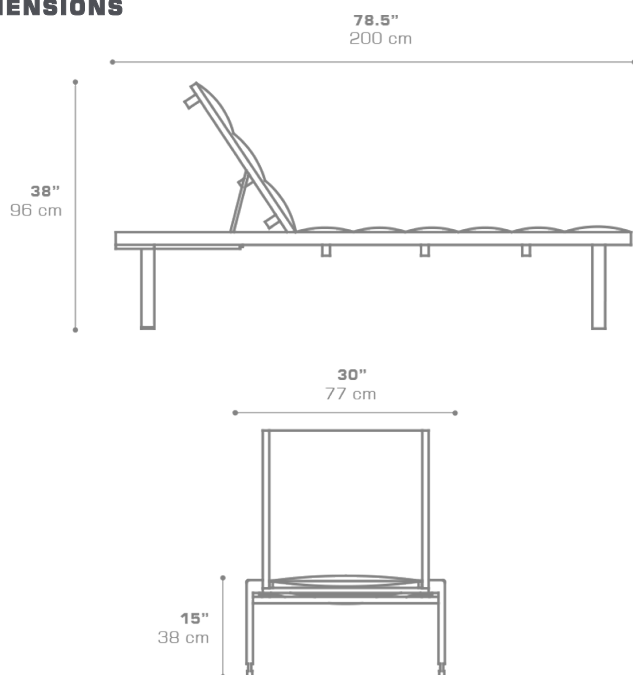

ALLUX Ledge Stackable Lounger (Padded Sling)
MZ502PS

Protective cover available

Stackable

DIMENSIONS

CONFIGURATIONS

| | |
|-----------------|-------------------------------------|
| FRAME | : Premium Powder Coated Aluminum |
| PADDED SLING | : Grade P |

Protective Cover :
MZ502PC Protective Cover for 2 pcs

PACKING DETAILS

| | |
|-----|--|
| VOL | : 16.5 ft ³ 0.47 m ³ |
| NW | : 37 lb 17 kg |
| GW | : 60 lb 27 kg |
| PU | : 1 / Box |

DOWNLOAD MATERIALS

[Powder Coating Colors](#)