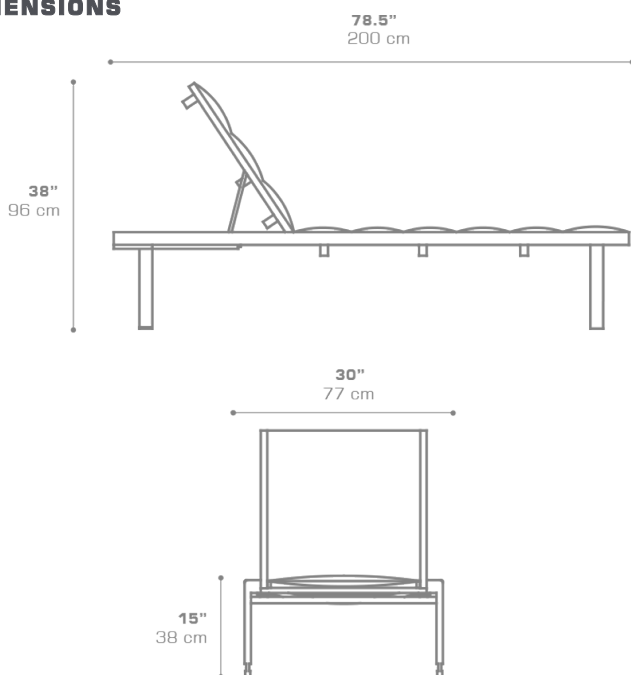

**ALLUX Ledge Stackable Lounger (Padded Sling)**  
MZ502PS

Protective cover available

Stackable

**DIMENSIONS**

**CONFIGURATIONS**

FRAME	: Premium Powder Coated Aluminum
PADDED SLING	: Grade P

Protective Cover :  
MZ502PC Protective Cover for 2 pcs

**PACKING DETAILS**

VOL	: 16.5 ft <sup>3</sup>   0.47 m <sup>3</sup>
NW	: 37 lb   17 kg
GW	: 60 lb   27 kg
PU	: 1 / Box

**DOWNLOAD MATERIALS**

[Powder Coating Colors](#)

[Textiles](#)