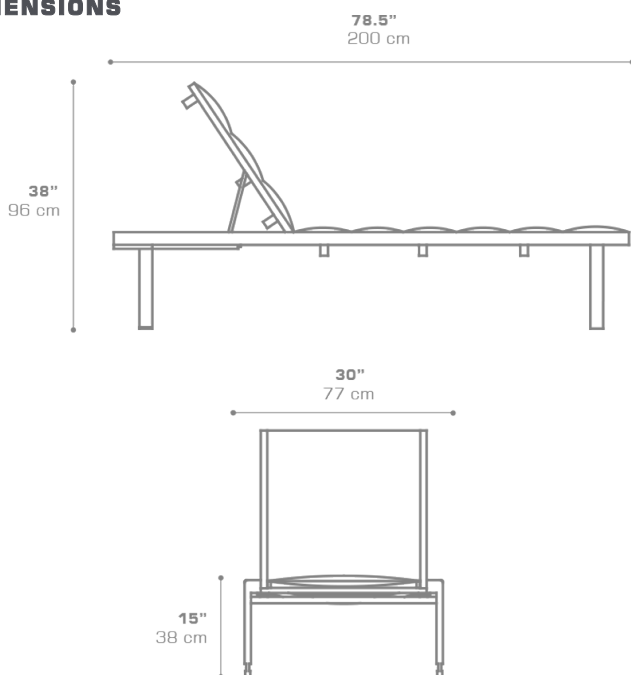

ALLUX Ledge Stackable Lounger (Padded Sling)
MZ502PS

Protective cover available

Stackable

DIMENSIONS

CONFIGURATIONS

FRAME	: Premium Powder Coated Aluminum
PADDED SLING	: Grade P

Protective Cover :
MZ502PC Protective Cover for 2 pcs

PACKING DETAILS

VOL	: 16.5 ft ³ 0.47 m ³
NW	: 37 lb 17 kg
GW	: 60 lb 27 kg
PU	: 1 / Box

DOWNLOAD MATERIALS

[Powder Coating Colors](#)

[Textiles](#)