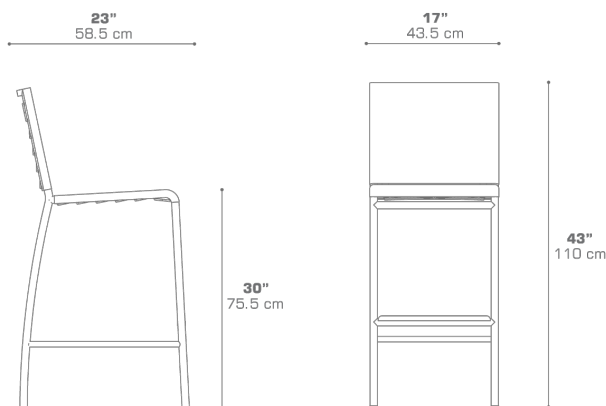

NATUN Bar Chair MG2613

Protective cover available

DIMENSIONS

CONFIGURATIONS

FRAME : Powder Coating Stainless Steel

SLING : Grade K | P | Q | U

Protective Cover :
MG2613PC

PACKING DETAILS

VOL : 12 ft³ | 0.34 m³

NW : 13 lb | 6 kg

GW : 22 lb | 10 kg

PU : 1 / Box

COLOR OPTIONS | DOWNLOAD

[TEXTILES](#)

[MATERIAL & FINISHES](#)