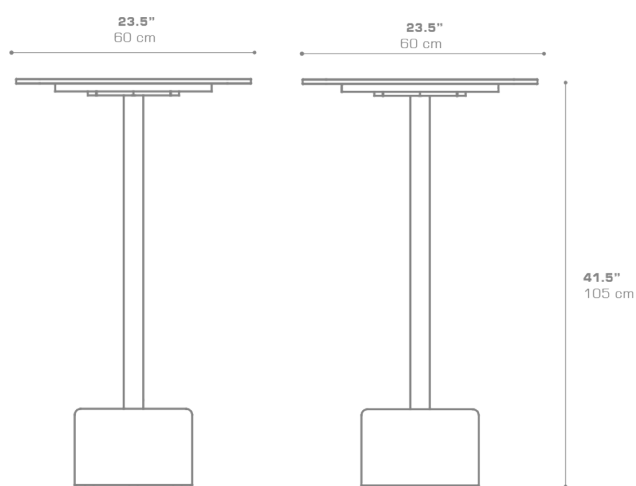

GLYPH Bar Table Square 23.5" / 60 cm (HPL Top | Stone Base)
GLY138

Protective cover available

Suitable for rooftop

Heavier than regular items, suitable for more windy areas

Assembly

DIMENSIONS**CONFIGURATIONS**

FRAME	: Powder Coated Aluminum Ultra Durable
BASE	: Stone
TOP	: High Pressure Laminate (HPL)

Protective Cover :
GLY101PC Top table only
GLYPC-5 Table + 2 Bar Chairs

PACKING DETAILS

VOL	: 10 ft ³ 0.28 m ³
NW	: 93 lb 42 kg
GW	: 117 lb 53 kg
PU	: 2 boxes