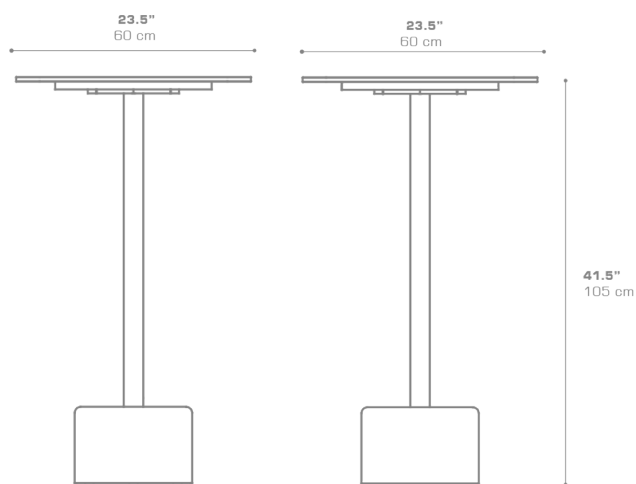

GLYPH Bar Table Square 23.5" / 60 cm (HPL Top | Stone Base)

GLY138

Protective cover available

Suitable for rooftop

Heavier than regular items, suitable for more windy areas

Assembly

DIMENSIONS

CONFIGURATIONS

FRAME	: Powder Coated Aluminum Ultra Durable
BASE	: Stone
TOP	: High Pressure Laminate (HPL)

Protective Cover :
 GLY101PC
 GLYPC-5 Protective Cover
 GLYPH Bar Table Square 23.5"x23.5" / 60x60 Cm
 + 2 Bar Chairs

PACKING DETAILS

NW	: 93 lb 42 kg
GW	: 117 lb 53 kg
VOL	: 10 ft ³ 0.28 m ³
PU	: 2 boxes

DOWNLOAD MATERIALS

[Powder Coating Colors](#)
[HPL](#)

ADDITIONAL INFORMATION

2