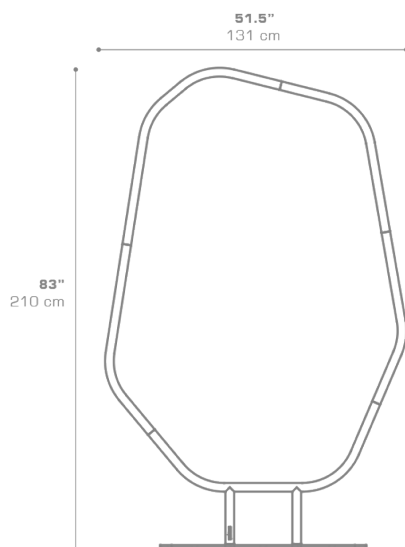

## ARO Divider Model A (Rope weaving) ARO1

Protective cover available

Suitable for rooftop

Heavier than regular items, suitable for more windy areas

Assembly

### DIMENSIONS

### PACKING DETAILS

VOL : 17 ft<sup>3</sup> | 0.49 m<sup>3</sup>  
 NW : 88 lb | 40 kg  
 GW : 123 lb | 56 kg  
 PU : 2 Boxes