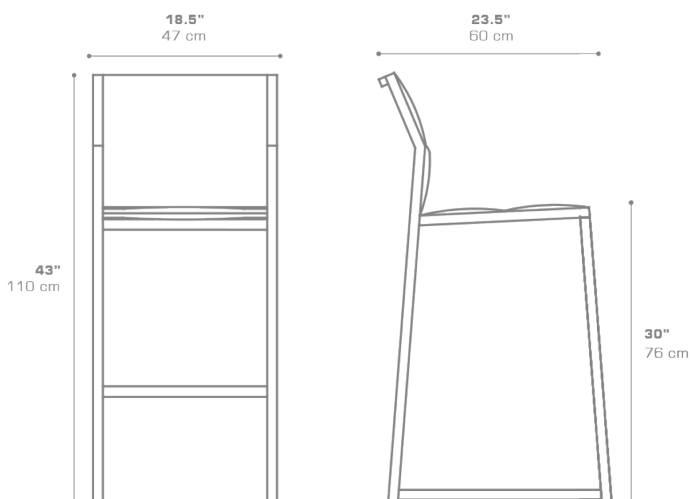

ALLUX Bar Chair (Padded Sling)
MZ113PS

Protective cover available

DIMENSIONS

CONFIGURATIONS

FRAME : Powder Coated Aluminum

PADDED SLING : Grade P

Protective Cover :
MZ113PC Protective Cover

PACKING DETAILS

NW : 13 lb | 6 kg
GW : 26 lb | 12 kg
VOL : 13 ft³ | 0.37 m³
PU : 1 / Box

DOWNLOAD MATERIALS

[Powder Coating Colors](#)
[Textiles](#)