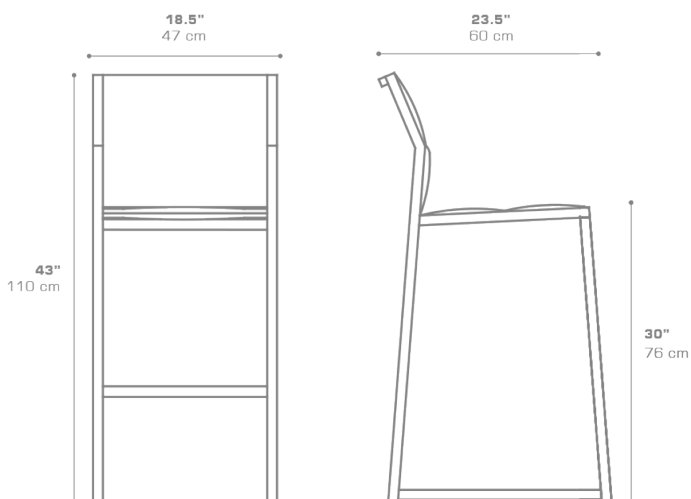

ALLUX Bar Chair (Padded Sling)
MZ113PS

Protective cover available

DIMENSIONS

CONFIGURATIONS

FRAME : Powder Coated Aluminum

PADDED SLING : Grade P

Protective Cover :
MZ113PC Protective Cover

PACKING DETAILS

VOL : 13 ft³ | 0.37 m³

NW : 13 lb | 6 kg

GW : 26 lb | 12 kg

PU : 1 / Box

DOWNLOAD MATERIALS

[Powder Coating Colors](#)

[Textiles](#)