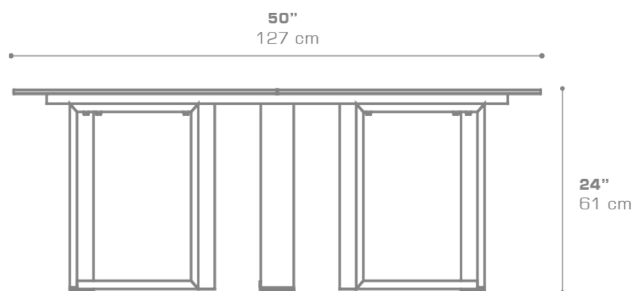

## MUNIA Continental Dining Table 50" / 127 cm

MUN004

Protective cover available

Suitable for rooftop

Heavier than regular items, suitable for more windy areas

Assembly

### DIMENSIONS