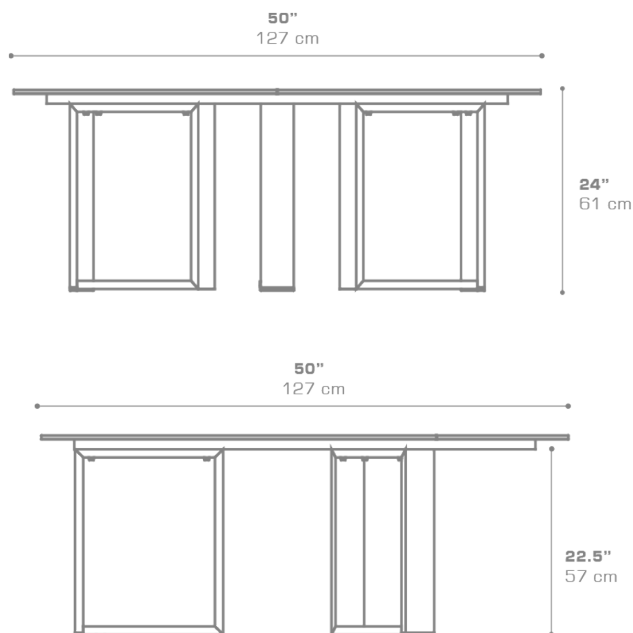

MUNIA Continental Dining Table 50" / 127 cm

MUN004

Protective cover available

Suitable for rooftop

Heavier than regular items, suitable for more windy areas

Assembly

DIMENSIONS

CONFIGURATIONS

FRAME : Powder Coated Aluminum
TOP : High Pressure Laminate (HPL)

Protective Cover :
MUN004PC Top table only
MUNPC-03 Table + 4 Lounge Chairs

PACKING DETAILS

VOL : 11 ft³ | 0.32 m³
NW : 75 lb | 34 kg
GW : 95 lb | 43 kg
PU : 1 / box