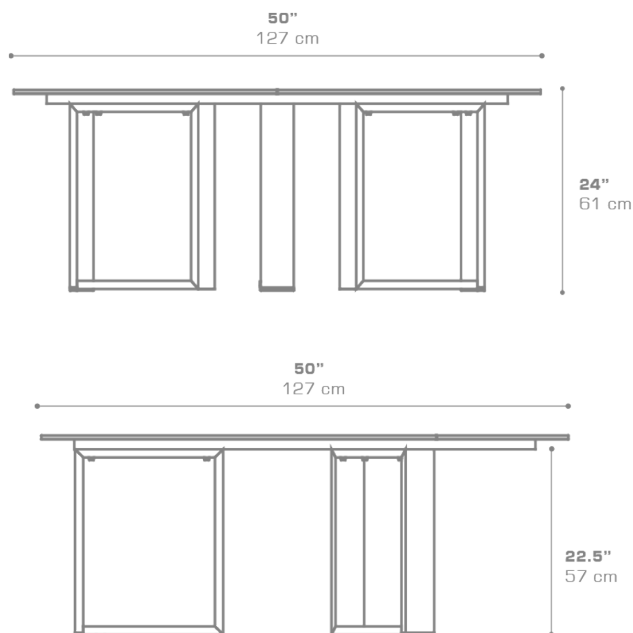

MUNIA Continental Dining Table 50" / 127 cm
MUN004

Protective cover available

Suitable for rooftop

Heavier than regular items, suitable for more windy areas

Assembly

DIMENSIONS**CONFIGURATIONS**

FRAME : Powder Coated Aluminum
TOP : High Pressure Laminate (HPL)

Protective Cover :
MUN004PC Top table only
MUNPC-03 Table + 4 Lounge Chairs

PACKING DETAILS

VOL : 11 ft³ | 0.32 m³
NW : 75 lb | 34 kg
GW : 95 lb | 43 kg
PU : 1 / box

DOWNLOAD MATERIALS

[Powder Coating Colors](#)
[HPL](#)