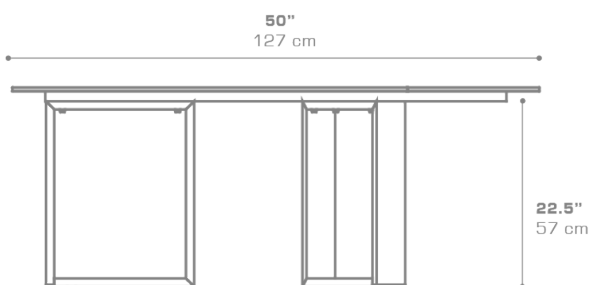

## MUNIA Continental Dining Table 50" / 127 cm

MUN004

Protective cover available

Suitable for rooftop

Heavier than regular items, suitable for more windy areas

Assembly

### DIMENSIONS