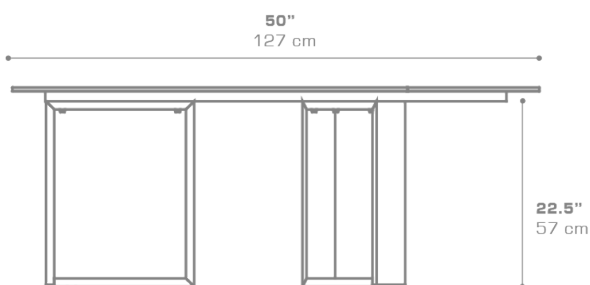

**MUNIA Continental Dining Table 50" / 127 cm**  
MUN004

Protective cover available

Suitable for rooftop

Heavier than regular items, suitable for more windy areas

Assembly

**DIMENSIONS**

**CONFIGURATIONS**

FRAME : Powder Coated Aluminum  
TOP : High Pressure Laminate (HPL)

Protective Cover :  
MUN004PC Top table only  
MUNPC-03 Table + 4 Lounge Chairs

**PACKING DETAILS**

VOL : 11 ft3 | 0.32 m3  
NW : 75 lb | 34 kg  
GW : 95 lb | 43 kg  
PU : 1 / box

**DOWNLOAD MATERIALS**

[Powder Coating Colors](#)  
[HPL](#)