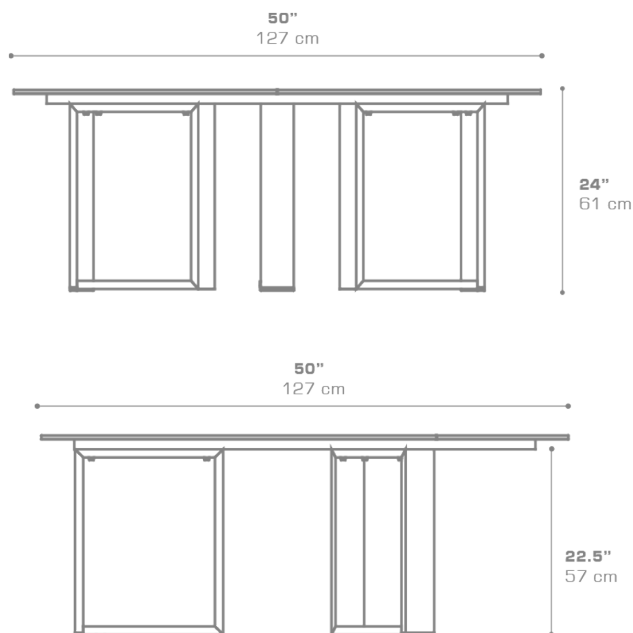

**MUNIA Continental Dining Table 50" / 127 cm**  
MUN004

Protective cover available

Suitable for rooftop

Heavier than regular items, suitable for more windy areas

Assembly

**DIMENSIONS****CONFIGURATIONS**

FRAME : Powder Coated Aluminum  
TOP : High Pressure Laminate (HPL)

Protective Cover :  
MUN004PC Top table only  
MUNPC-03 Table + 4 Lounge Chairs

**PACKING DETAILS**

VOL : 11 ft<sup>3</sup> | 0.32 m<sup>3</sup>  
NW : 75 lb | 34 kg  
GW : 95 lb | 43 kg  
PU : 1 / box

**DOWNLOAD MATERIALS**