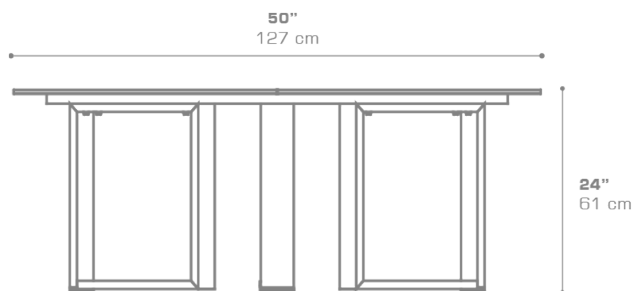

**MUNIA Continental Dining Table 50" / 127 cm**  
MUN004

Protective cover available

Suitable for rooftop

Heavier than regular items, suitable for more windy areas

Assembly

**DIMENSIONS**

**CONFIGURATIONS**

FRAME : Powder Coated Aluminum  
TOP : High Pressure Laminate (HPL)

Protective Cover :  
MUN004PC Top table only  
MUNPC-03 Table + 4 Lounge Chairs

**PACKING DETAILS**

VOL : 11 ft3 | 0.32 m3  
NW : 75 lb | 34 kg  
GW : 95 lb | 43 kg  
PU : 1 / box

**DOWNLOAD MATERIALS**

[Powder Coating Colors](#)  
[HPL](#)