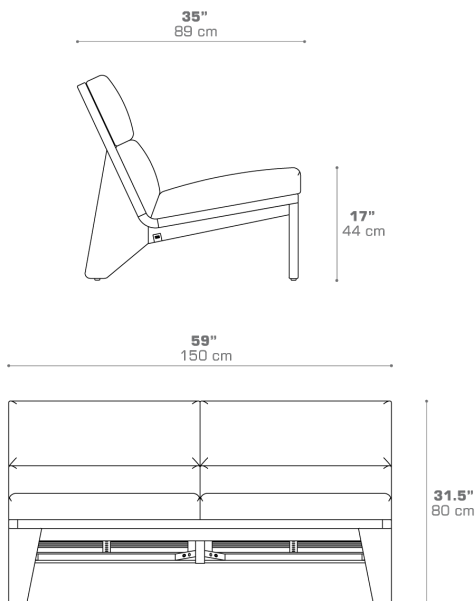

LABUAN 2-Seater
LBN006

Protective cover available

DIMENSIONS

CONFIGURATIONS

FRAME : Premium Teak | Whitewash

SEAT CUSHION : Grade A | B | C | D | E

HEAD CUSHION : Grade A | B | C | D | E

Protective Cover :
LBN006PC

PACKING DETAILS

VOL : 45 ft³ | 1.27 m³

NW : 82.5 lb | 37.5 kg

GW : 108 lb | 49 kg

PU : 1 / Box

COM : 6.0 Ly

COLOR OPTIONS | DOWNLOAD

[TEXTILES](#)