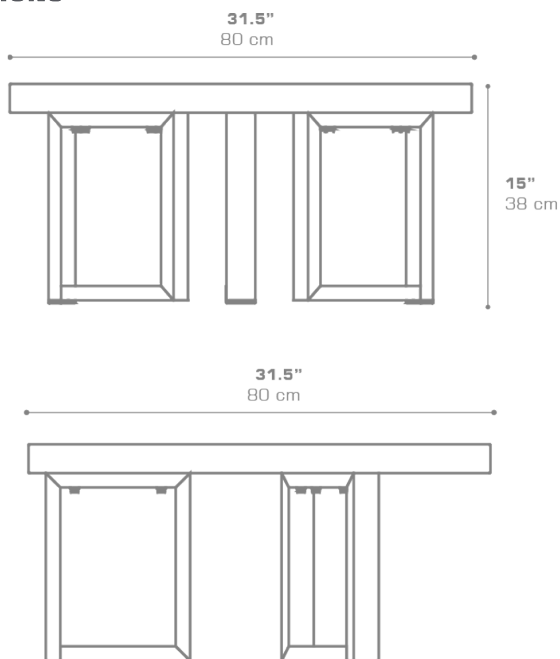

MUNIA Center Table 31.5" / 80 cm (Teak)

MUN224

Protective cover available

Suitable for rooftop

Heavier than regular items, suitable for more windy areas

Assembly

Partially handcrafted, random imperfections are part of the design

Contains recycled parts, random imperfections are part of the design

DIMENSIONS

CONFIGURATIONS

FRAME : Powder Coated Aluminum
TOP : Recycled Teak

Protective Cover :
MUN005PC

PACKING DETAILS

VOL : 4 ft³ | 0.12 m³
NW : 29 lb | 13 kg
GW : 37 lb | 17 kg
PU : 1 / box