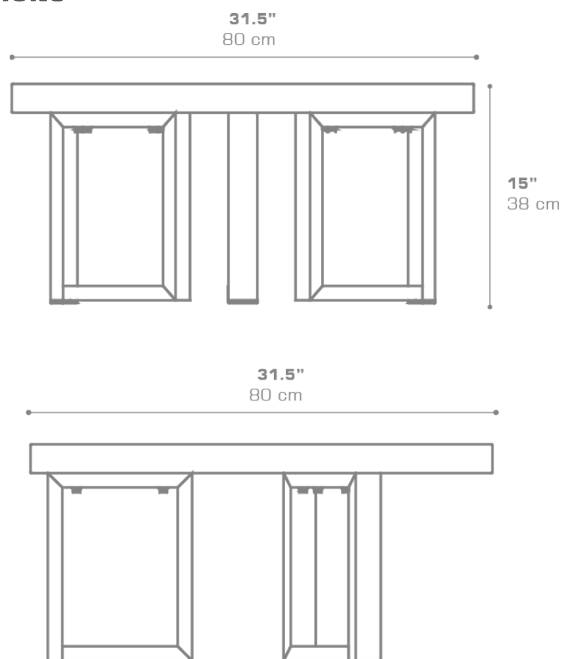

MUNIA Center Table 31.5" / 80 cm (Teak)

MUN224

Protective cover available

Suitable for rooftop

Heavier than regular items, suitable for more windy areas

Assembly

Partially handcrafted, random imperfections are part of the design

Contains recycled parts, random imperfections are part of the design

DIMENSIONS

CONFIGURATIONS

FRAME : Powder Coated Aluminum
TOP : Recycled Teak

Protective Cover :
MUN005PC

PACKING DETAILS

VOL : 4 ft³ | 0.12 m³
NW : 29 lb | 13 kg
GW : 37 lb | 17 kg
PU : 1 / box