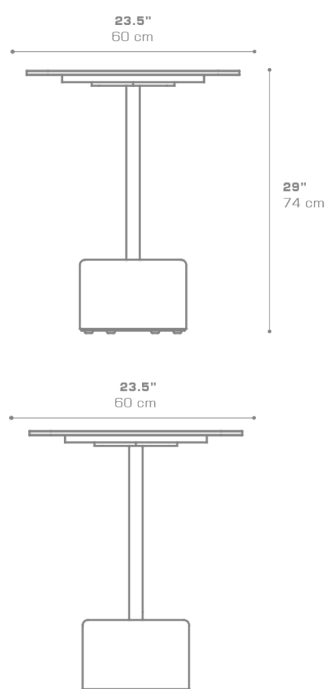

GLYPH Bistro Table Square 23.5" / 60 cm (HPL Top | Teak Base)

GLY116

Protective cover available

Suitable for rooftop

Heavier than regular items, suitable for more windy areas

Assembly

Partially handcrafted, random imperfections are part of the design

Contains recycled parts, random imperfections are part of the design

DIMENSIONS

CONFIGURATIONS

FRAME	: Powder Coated Aluminum Ultra Durable
BASE	: Laminated Teak
TOP	: High Pressure Laminate (HPL)

Protective Cover :
GLY101PC Top table only
GLYPC-6 Table + 2 Chairs

PACKING DETAILS

VOL	: 4 ft ³ 0.11 m ³
NW	: 42 lb 19 kg
GW	: 60 lb 27 kg
PU	: 2 Boxes

DOWNLOAD MATERIALS

[Powder Coating Colors](#)
[Teak](#)
[HPL](#)

ADDITIONAL INFORMATION

2