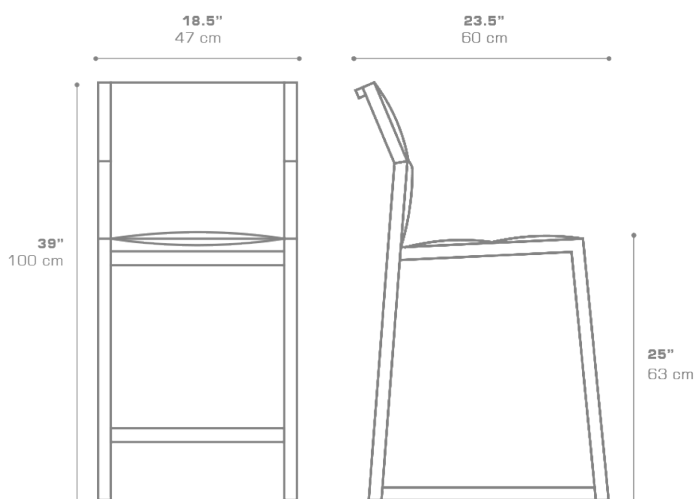

**ALLUX Counter Chair (Padded Sling)**  
MZ163PS

Protective cover available

**DIMENSIONS**

**CONFIGURATIONS**

FRAME : Powder Coated Aluminum

PADDED SLING : Grade P

Protective Cover :  
MZ163PC Protective Cover

**PACKING DETAILS**

VOL : 12 ft<sup>3</sup> | 0.34 m<sup>3</sup>

NW : 13 lb | 6 kg

GW : 24 lb | 11 kg

PU : 1 / Box

**DOWNLOAD MATERIALS**

[Powder Coating Colors](#)

[Textiles](#)