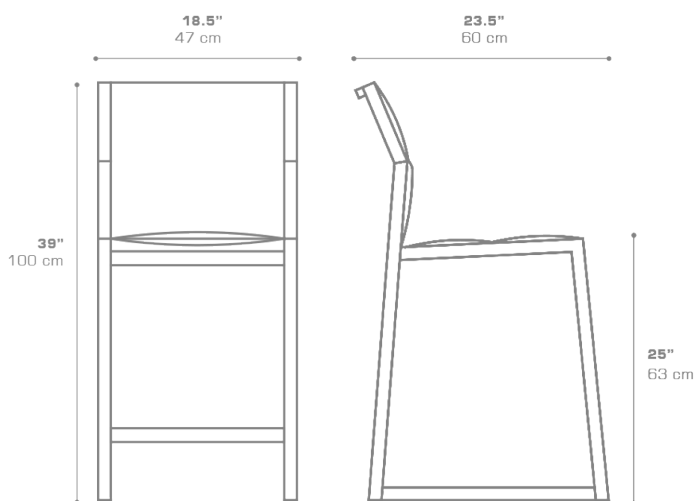

**ALLUX Counter Chair (Padded Sling)**  
MZ163PS

Protective cover available

**DIMENSIONS**

**CONFIGURATIONS**

FRAME : Powder Coated Aluminum

PADDED SLING : Grade P

Protective Cover :  
MZ163PC Protective Cover

**PACKING DETAILS**

VOL : 12 ft<sup>3</sup> | 0.34 m<sup>3</sup>

NW : 13 lb | 6 kg

GW : 24 lb | 11 kg

PU : 1 / Box

**DOWNLOAD MATERIALS**

[Powder Coating Colors](#)

[Textiles](#)