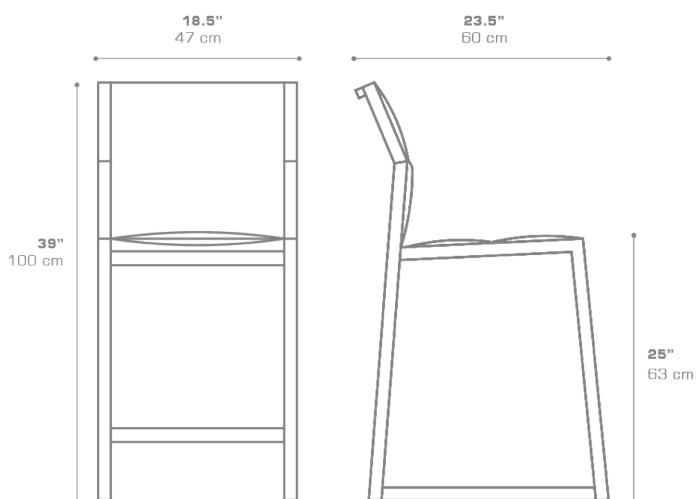

ALLUX Counter Chair (Padded Sling)
MZ163PS

Protective cover available

DIMENSIONS

CONFIGURATIONS

FRAME : Powder Coated Aluminum

PADDED SLING : Grade P

Protective Cover :
MZ163PC Protective Cover

PACKING DETAILS

VOL : 12 ft³ | 0.34 m³

NW : 13 lb | 6 kg

GW : 24 lb | 11 kg

PU : 1 / Box

DOWNLOAD MATERIALS

[Powder Coating Colors](#)

[Textiles](#)