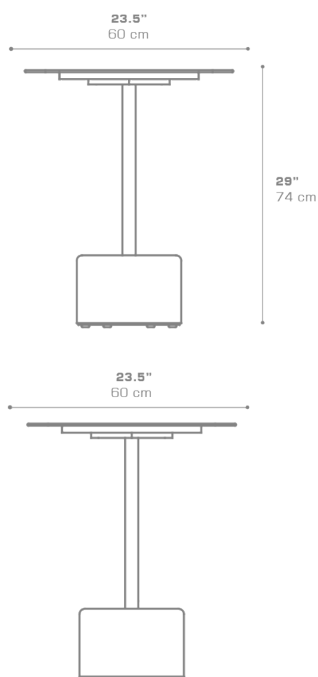

GLYPH Bistro Table Square 23.5" / 60 cm (Alu Top | Teak Base)
GLY106

Protective cover available

Suitable for rooftop

Heavier than regular items, suitable for more windy areas

Assembly

Partially handcrafted, random imperfections are part of the design

Contains recycled parts, random imperfections are part of the design

DIMENSIONS

CONFIGURATIONS

FRAME & TOP : Powder Coated Aluminum Ultra Durable

BASE : Laminated Teak

Protective Cover :
GLY101PC Top table only
GLYPC-6 Table + 2 Chairs

PACKING DETAILS

VOL : 4 ft³ | 0.11 m³

NW : 42 lb | 19 kg

GW : 60 lb | 27 kg

PU : 2 boxes

DOWNLOAD MATERIALS

[Powder Coating Colors](#)

[Teak](#)