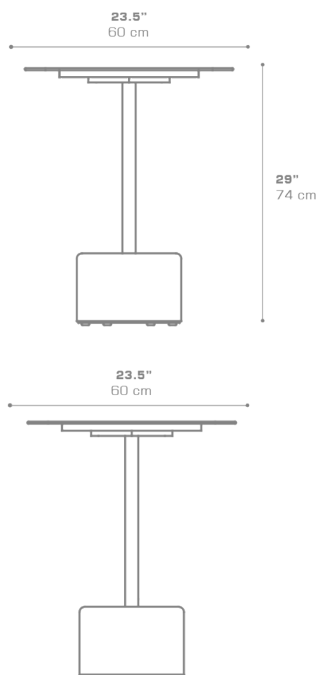

**GLYPH Bistro Table Square 23.5" / 60 cm (Alu Top | Teak Base)**  
GLY106

Protective cover available

Suitable for rooftop

Heavier than regular items, suitable for more windy areas

Assembly

Partially handcrafted, random imperfections are part of the design

Contains recycled parts, random imperfections are part of the design

**DIMENSIONS**

**CONFIGURATIONS**

FRAME & TOP : Powder Coated Aluminum Ultra Durable

BASE : Laminated Teak

Protective Cover :  
GLY101PC Top table only  
GLYPC-6 Table + 2 Chairs

**PACKING DETAILS**

VOL : 4 ft<sup>3</sup> | 0.11 m<sup>3</sup>

NW : 42 lb | 19 kg

GW : 60 lb | 27 kg

PU : 2 boxes

**DOWNLOAD MATERIALS**

[Powder Coating Colors](#)

[Teak](#)