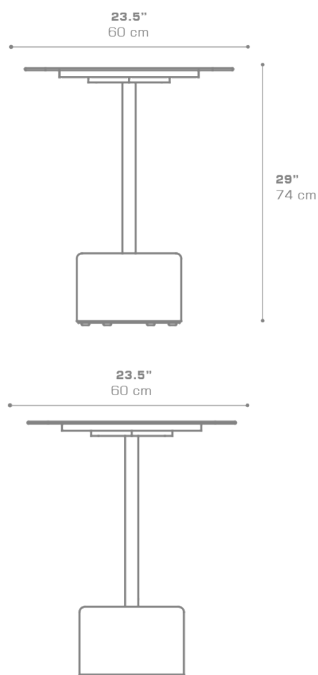

GLYPH Bistro Table Square 23.5" / 60 cm (Alu Top | Teak Base)
GLY106

Protective cover available

Suitable for rooftop

Heavier than regular items, suitable for more windy areas

Assembly

Partially handcrafted, random imperfections are part of the design

Contains recycled parts, random imperfections are part of the design

DIMENSIONS

CONFIGURATIONS

FRAME & TOP : Powder Coated Aluminum Ultra Durable

BASE : Laminated Teak

Protective Cover :
GLY101PC Top table only
GLYPC-6 Table + 2 Chairs

PACKING DETAILS

VOL : 4 ft³ | 0.11 m³

NW : 42 lb | 19 kg

GW : 60 lb | 27 kg

PU : 2 boxes

DOWNLOAD MATERIALS

[Powder Coating Colors](#)

[Teak](#)