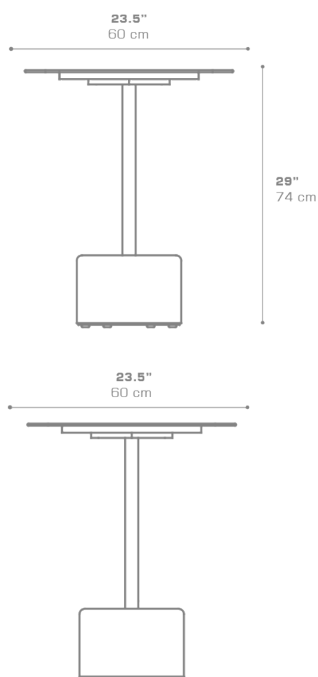

**GLYPH Bistro Table Square 23.5" / 60 cm (Alu Top | Teak Base)**  
GLY106

Protective cover available

Suitable for rooftop

Heavier than regular items, suitable for more windy areas

Assembly

Partially handcrafted, random imperfections are part of the design

Contains recycled parts, random imperfections are part of the design

**DIMENSIONS**

**CONFIGURATIONS**

FRAME & TOP : Powder Coated Aluminum Ultra Durable

BASE : Laminated Teak

Protective Cover :  
GLY101PC Top table only  
GLYPC-6 Table + 2 Chairs

**PACKING DETAILS**

VOL : 4 ft<sup>3</sup> | 0.11 m<sup>3</sup>

NW : 42 lb | 19 kg

GW : 60 lb | 27 kg

PU : 2 boxes

**DOWNLOAD MATERIALS**

[Powder Coating Colors](#)

[Teak](#)