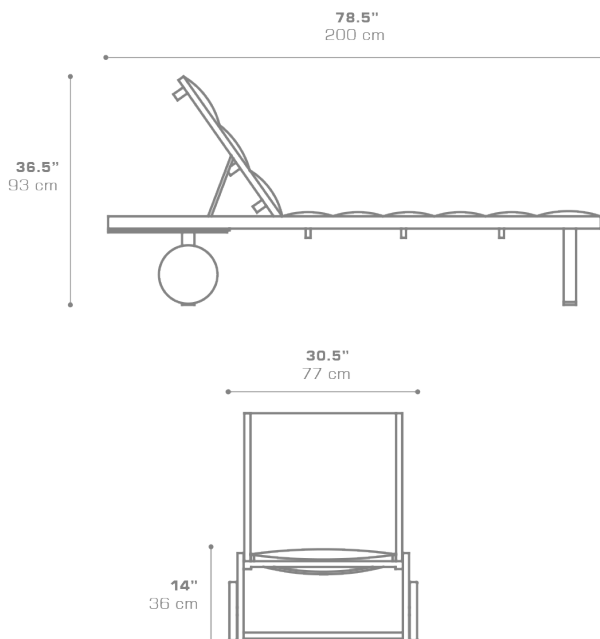

ALLUX Lounger with Aluminum Wheels (Padded Sling)
MZ067PS

Protective cover available

DIMENSIONS

CONFIGURATIONS

FRAME : Powder Coated Aluminum

PADDED SLING : Grade P

Protective Cover :
MZ067PC Protective Cover

PACKING DETAILS

VOL : 23 ft³ | 0.66 m³

NW : 42 lb | 19 kg

GW : 62 lb | 28 kg

PU : 1 / Box

DOWNLOAD MATERIALS

[Powder Coating Colors](#)

[Textiles](#)