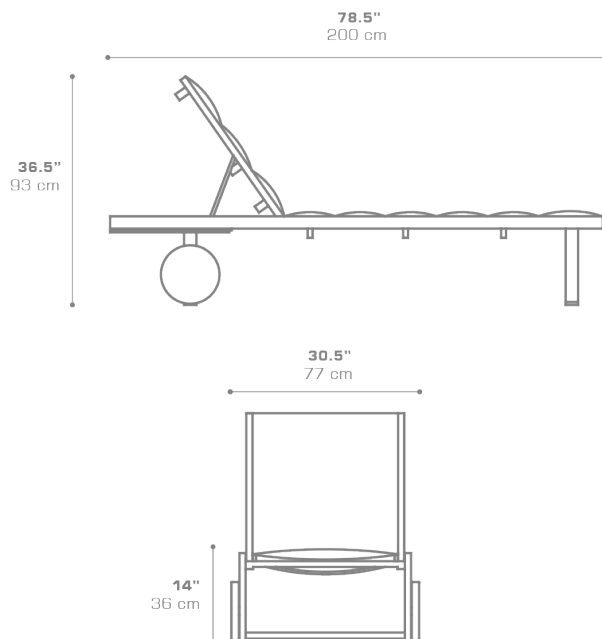

**ALLUX Lounger with Aluminum Wheels (Padded Sling)**  
MZ067PS

Protective cover available

**DIMENSIONS**

**CONFIGURATIONS**

FRAME : Powder Coated Aluminum

PADDED SLING : Grade P

Protective Cover :  
MZ067PC Protective Cover

**PACKING DETAILS**

VOL : 23 ft<sup>3</sup> | 0.66 m<sup>3</sup>

NW : 42 lb | 19 kg

GW : 62 lb | 28 kg

PU : 1 / Box

**COLOR OPTIONS | DOWNLOAD**

[TEXTILES](#)

[MATERIAL & FINISHES](#)