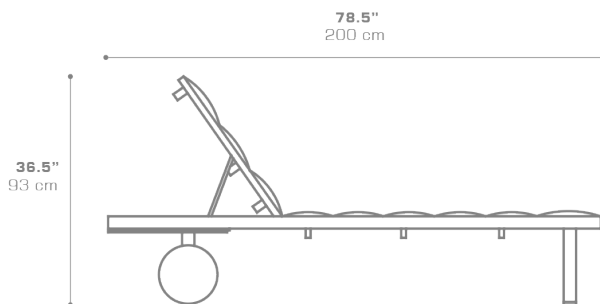

**ALLUX Lounger with Aluminum Wheels (Padded Sling)**  
MZ067PS

Protective cover available

**DIMENSIONS**

**CONFIGURATIONS**

FRAME : Powder Coated Aluminum

PADDED SLING : Grade P

Protective Cover :  
MZ067PC Protective Cover

**PACKING DETAILS**

VOL : 23 ft<sup>3</sup> | 0.66 m<sup>3</sup>

NW : 42 lb | 19 kg

GW : 62 lb | 28 kg

PU : 1 / Box

**DOWNLOAD MATERIALS**

[Powder Coating Colors](#)

[Textiles](#)