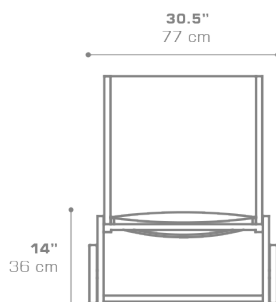

DIMENSIONS

CONFIGURATIONS

FRAME : Powder Coated Aluminum

PADDED SLING : Grade P

Protective Cover :
MZ067PC Protective Cover

PACKING DETAILS

VOL : 23 ft³ | 0.66 m³

NW : 42 lb | 19 kg

GW : 62 lb | 28 kg

PU : 1 / Box

DOWNLOAD MATERIALS

[Powder Coating Colors](#)

[Textiles](#)