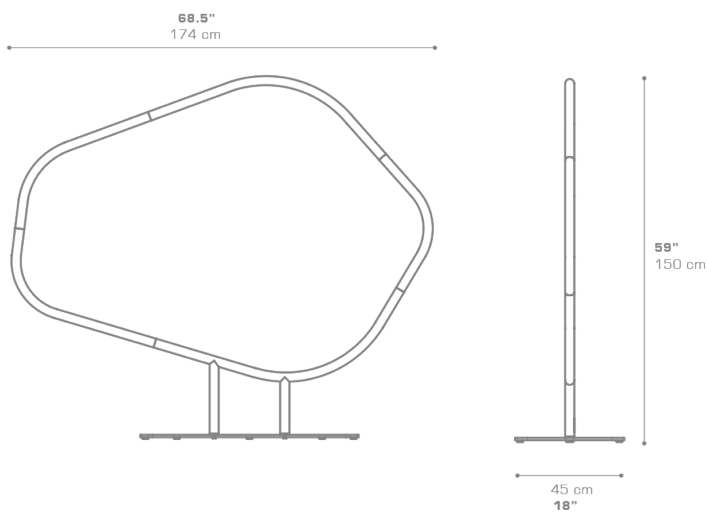

ARO Divider Model B (Rope weaving) ARO3

Protective cover available

Suitable for rooftop

Heavier than regular items, suitable for more windy areas

Assembly

DIMENSIONS

CONFIGURATIONS

FRAME : Powder Coated Aluminum

PACKING DETAILS

VOL : 16.5 ft³ | 0.47 m³
 NW : 88 lb | 40 kg
 GW : 121 lb | 55 kg
 PU : 2 Boxes

DOWNLOAD MATERIALS

[Powder Coating Colors](#)
[Rope Weave](#)