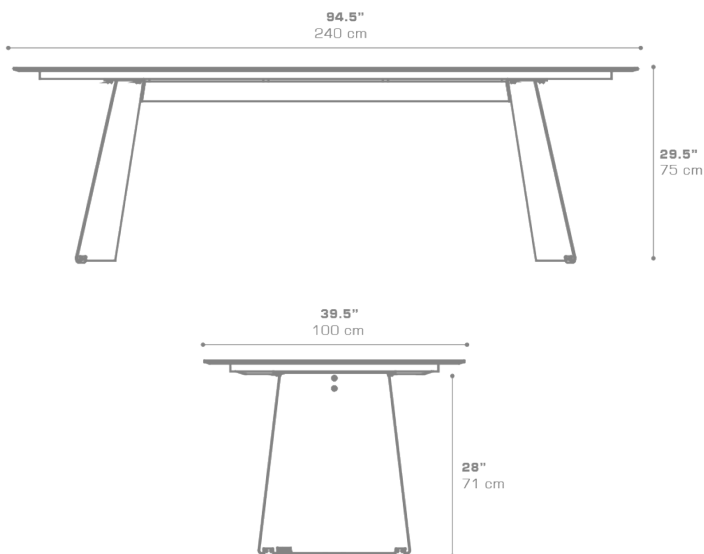

PRADO Dining Table 94.5" / 240 cm
PRD006

Protective cover available

ADA compliant / wheelchair accessible

Suitable for rooftop

Heavier than regular items, suitable for more windy areas

Assembly

DIMENSIONS

CONFIGURATIONS

LEGS : Powder Coated Galvanized Steel
TOP : HPL

Protective Cover :
PRD006PC Top table only
PRDPC-02 Table + 8 Dining Chairs

PACKING DETAILS

VOL : 53 ft³ | 1.51 m³
NW : 216 lb | 98 kg
GW : 359 lb | 163 kg
PU : 1 crate + 1 box