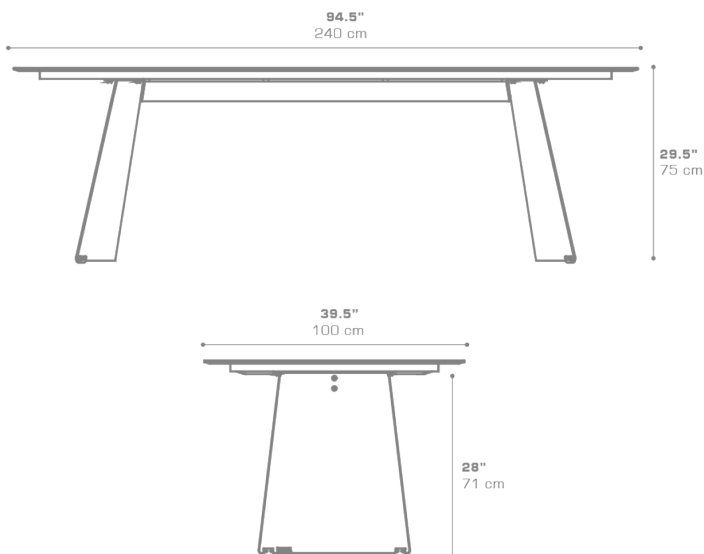

**PRADO Dining Table 94.5" / 240 cm**  
PRD006

Protective cover available

ADA compliant / wheelchair accessible

Suitable for rooftop

Heavier than regular items, suitable for more windy areas

Assembly

**DIMENSIONS**

**CONFIGURATIONS**

LEGS : Powder Coated Galvanized Steel  
TOP : HPL

Protective Cover :  
PRD006PC

**PACKING DETAILS**

NW : 216 lb | 98 kg  
GW : 359 lb | 163 kg  
VOL : 53 ft3 | 1.51 m3  
PU : 1 crate + 1 box