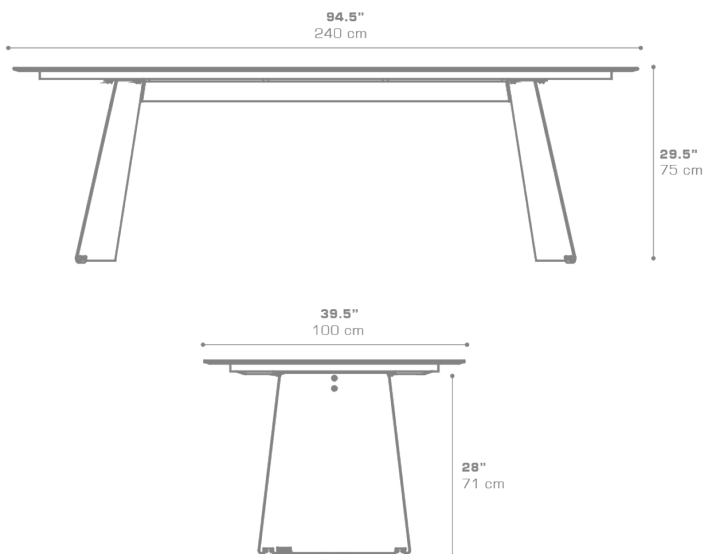

PRADO Dining Table 94.5" / 240 cm
PRD006

Protective cover available

ADA compliant / wheelchair accessible

Suitable for rooftop

Heavier than regular items, suitable for more windy areas

Assembly

DIMENSIONS

CONFIGURATIONS

LEGS : Powder Coated Galvanized Steel
TOP : HPL

Protective Cover :
PRD006PC

PACKING DETAILS

VOL : 53 ft³ | 1.51 m³
NW : 216 lb | 98 kg
GW : 359 lb | 163 kg
PU : 1 crate + 1 box

DOWNLOAD MATERIALS

[Powder Coating Colors](#)
[HPL](#)