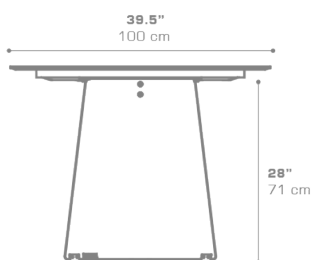

PRADO Dining Table 94.5" / 240 cm
PRD006

Protective cover available

ADA compliant / wheelchair accessible

Suitable for rooftop

Heavier than regular items, suitable for more windy areas

Assembly

DIMENSIONS

CONFIGURATIONS

LEGS : Powder Coated Galvanized Steel
TOP : HPL

Protective Cover :
PRD006PC Top table only
PRDPC-02 Table + 8 Dining Chairs

PACKING DETAILS

VOL : 53 ft³ | 1.51 m³
NW : 216 lb | 98 kg
GW : 359 lb | 163 kg
PU : 1 crate + 1 box