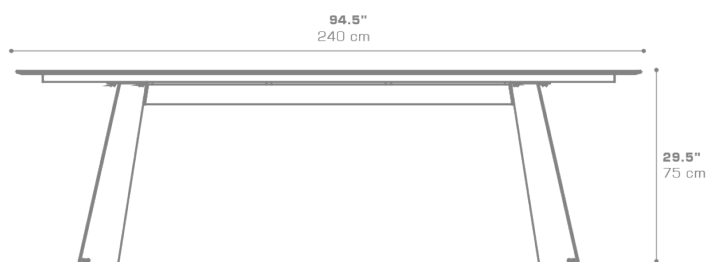

PRADO Dining Table 94.5" / 240 cm
PRD006

Protective cover available

ADA compliant / wheelchair accessible

Suitable for rooftop

Heavier than regular items, suitable for more windy areas

Assembly

DIMENSIONS

CONFIGURATIONS

LEGS : Powder Coated Galvanized Steel
TOP : HPL

Protective Cover :
PRD006PC Top table only
PRDPC-02 Table + 8 Dining Chairs

PACKING DETAILS

VOL : 53 ft³ | 1.51 m³
NW : 216 lb | 98 kg
GW : 359 lb | 163 kg
PU : 1 crate + 1 box