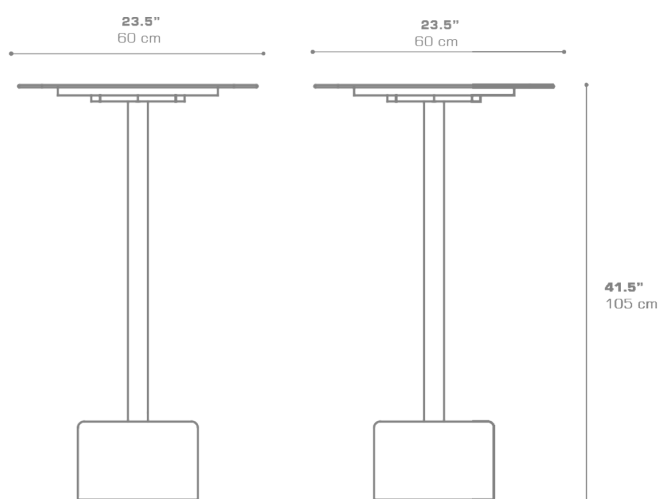

GLYPH Bar Table Square 23.5" / 60 cm (Alu Top | Stone Base)

GLY128

Protective cover available

Suitable for rooftop

Heavier than regular items, suitable for more windy areas

Assembly

DIMENSIONS

CONFIGURATIONS

FRAME & TOP : Powder Coated Aluminum Ultra Durable

BASE : Stone

Protective Cover :
GLY101PC Top table only
GLYPC-5 Table + 2 Bar Chairs

PACKING DETAILS

VOL : 10 ft³ | 0.28 m³
NW : 93 lb | 42 kg
GW : 117 lb | 53 kg
PU : 2 boxes