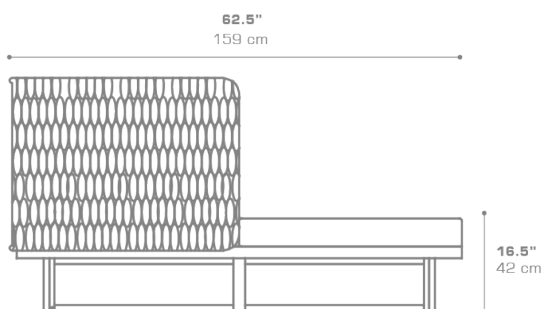

MUNIA NAYA Island 60" / 152 cm (High Back)
MUN126H

Protective cover available

Suitable for rooftop

Heavier than regular items, suitable for more windy areas

Partially handcrafted, random imperfections are part of the design

DIMENSIONS

CONFIGURATIONS

FRAME	: Powder Coated Aluminum
SHELL	: Braiding
CUSHION	: Grade A B C D E

Protective Cover :
MUN026HPC

PACKING DETAILS

VOL	: 131 ft ³ 3.70 m ³
NW	: 128 lb 58 kg
GW	: 456 lb 207 kg
PU	: Crate
COM	: 9.5 ly