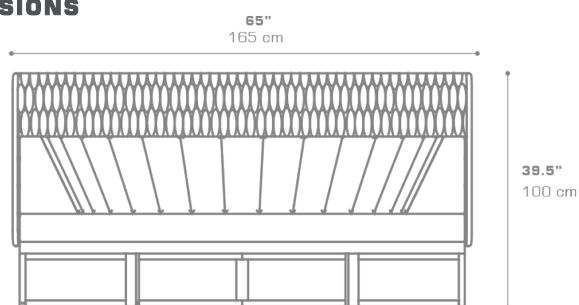

MUNIA NAYA Island 60" / 152 cm (High Back)
MUN126H

Protective cover available

Suitable for rooftop

Heavier than regular items, suitable for more windy areas

Partially handcrafted, random imperfections are part of the design

DIMENSIONS

CONFIGURATIONS

FRAME	: Powder Coated Aluminum
SHELL	: Braiding
CUSHION	: Grade A B C D E

Protective Cover :
MUN026HPC

PACKING DETAILS

VOL	: 131 ft ³ 3.70 m ³
NW	: 128 lb 58 kg
GW	: 456 lb 207 kg
PU	: Crate
COM	: 9.5 ly