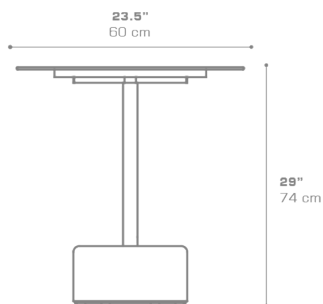

**GLYPH Bistro Table Square 23.5" / 60 cm (HPL Top
| Stone Base)**
GLY136

Protective cover available

Suitable for rooftop

Heavier than regular items, suitable for more windy areas

Assembly

DIMENSIONS

CONFIGURATIONS

FRAME	: Powder Coated Aluminum Ultra Durable
BASE	: Stone
TOP	: High Pressure Laminate (HPL)

Protective Cover :
GLY101PC Top table only
GLYPC-6 Table + 2 Chairs

PACKING DETAILS

VOL	: 7.5 ft ³ 0.21 m ³
NW	: 73 lb 33 kg
GW	: 95 lb 43 kg
PU	: 2 boxes