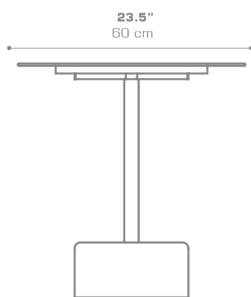

**GLYPH Bistro Table Square 23.5" / 60 cm (HPL Top  
| Stone Base)**  
GLY136

Protective cover available

Suitable for rooftop

Heavier than regular  
items, suitable for more  
windy areas

Assembly

**DIMENSIONS****CONFIGURATIONS**

FRAME	: Powder Coated Aluminum Ultra : Durable
BASE	: Stone
TOP	: High Pressure Laminate (HPL)

Protective Cover :  
GLY101PC Top table only  
GLYPC-6 Table + 2 Chairs

**PACKING DETAILS**

VOL	: 7.5 ft <sup>3</sup>   0.21 m <sup>3</sup>
NW	: 73 lb   33 kg
GW	: 95 lb   43 kg
PU	: 2 boxes