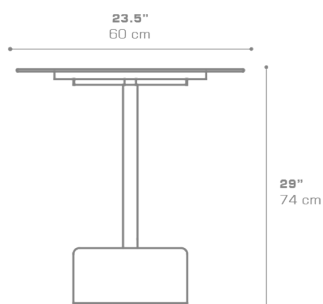

**GLYPH Bistro Table Square 23.5" / 60 cm (HPL Top  
| Stone Base)**  
GLY136

Protective cover available

Suitable for rooftop

Heavier than regular  
items, suitable for more  
windy areas

Assembly

**DIMENSIONS****CONFIGURATIONS**

FRAME	: Powder Coated Aluminum Ultra : Durable
BASE	: Stone
TOP	: High Pressure Laminate (HPL)

Protective Cover :  
GLY101PC Top table only  
GLYPC-6 Table + 2 Chairs

**PACKING DETAILS**

VOL	: 7.5 ft <sup>3</sup>   0.21 m <sup>3</sup>
NW	: 73 lb   33 kg
GW	: 95 lb   43 kg
PU	: 2 boxes