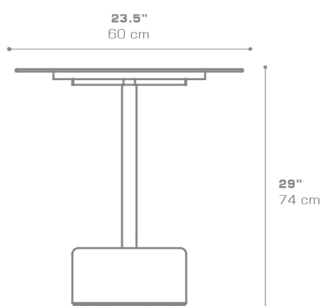

## GLYPH Bistro Table Square 23.5" / 60 cm (HPL Top | Stone Base)

GLY136

Protective cover available

Suitable for rooftop

Heavier than regular items, suitable for more windy areas

Assembly

### DIMENSIONS

### PACKING DETAILS

VOL	: 7.5 ft <sup>3</sup>   0.21 m <sup>3</sup>
NW	: 73 lb   33 kg
GW	: 95 lb   43 kg
PU	: 2 boxes