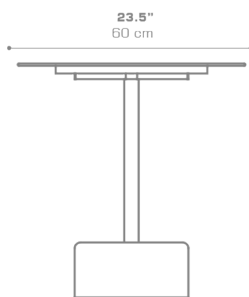

**GLYPH Bistro Table Square 23.5" / 60 cm (HPL Top  
| Stone Base)**  
GLY136

Protective cover available

Suitable for rooftop

Heavier than regular items, suitable for more windy areas

Assembly

**DIMENSIONS****CONFIGURATIONS**

FRAME	: Powder Coated Aluminum Ultra Durable
BASE	: Stone
TOP	: High Pressure Laminate (HPL)

Protective Cover :  
GLY101PC Top table only  
GLYPC-6 Table + 2 Chairs

**PACKING DETAILS**

VOL	: 7.5 ft <sup>3</sup>   0.21 m <sup>3</sup>
NW	: 73 lb   33 kg
GW	: 95 lb   43 kg
PU	: 2 boxes