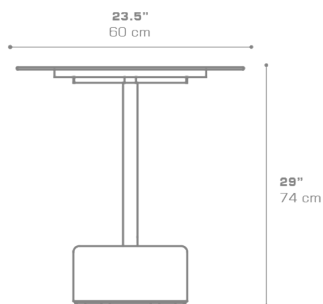

**GLYPH Bistro Table Square 23.5" / 60 cm (HPL Top  
| Stone Base)**  
GLY136

Protective cover available

Suitable for rooftop

Heavier than regular items, suitable for more windy areas

Assembly

**DIMENSIONS****CONFIGURATIONS**

FRAME	: Powder Coated Aluminum Ultra Durable
BASE	: Stone
TOP	: High Pressure Laminate (HPL)

Protective Cover :  
GLY101PC Top table only  
GLYPC-6 Table + 2 Chairs

**PACKING DETAILS**

VOL	: 7.5 ft <sup>3</sup>   0.21 m <sup>3</sup>
NW	: 73 lb   33 kg
GW	: 95 lb   43 kg
PU	: 2 boxes