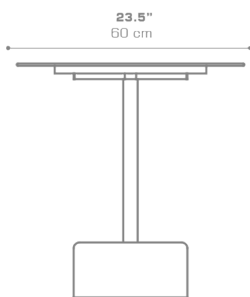

## GLYPH Bistro Table Square 23.5" / 60 cm (HPL Top | Stone Base)

GLY136

Protective cover available

Suitable for rooftop

Heavier than regular items, suitable for more windy areas

Assembly

### DIMENSIONS

### PACKING DETAILS

VOL	: 7.5 ft <sup>3</sup>   0.21 m <sup>3</sup>
NW	: 73 lb   33 kg
GW	: 95 lb   43 kg
PU	: 2 boxes