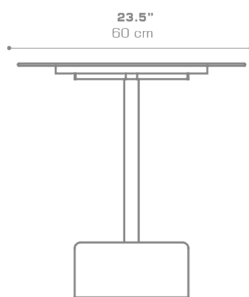

**GLYPH Bistro Table Square 23.5" / 60 cm (HPL Top
| Stone Base)**
GLY136

Protective cover available

Suitable for rooftop

Heavier than regular items, suitable for more windy areas

Assembly

DIMENSIONS

CONFIGURATIONS

FRAME	: Powder Coated Aluminum Ultra Durable
BASE	: Stone
TOP	: High Pressure Laminate (HPL)

Protective Cover :
GLY101PC Top table only
GLYPC-6 Table + 2 Chairs

PACKING DETAILS

VOL	: 7.5 ft ³ 0.21 m ³
NW	: 73 lb 33 kg
GW	: 95 lb 43 kg
PU	: 2 boxes