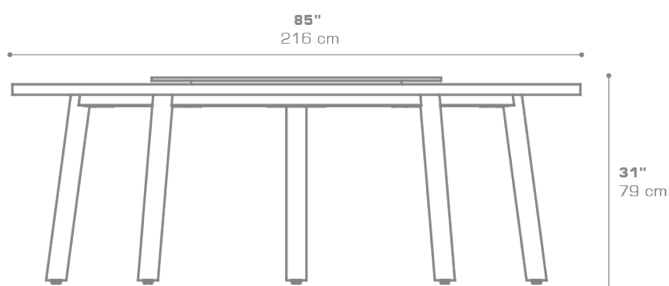

**MEIKA Round Table 85" / 216 cm (HPL) with
rotating tray**
MG3253

Protective cover available

Suitable for rooftop

Heavier than regular
items, suitable for more
windy areas

Assembly

DIMENSIONS

CONFIGURATIONS

FRAME : Powder Coated Stainless Steel
: 304

TOP : HPL

Protective Cover :
MG3252PC Top table only
MEIPC-2 Table + 10 Chairs

PACKING DETAILS

VOL : 83 ft³ | 2.36 m³
NW : 256 lb | 116 kg
GW : 470 lb | 213 kg
PU : Crate