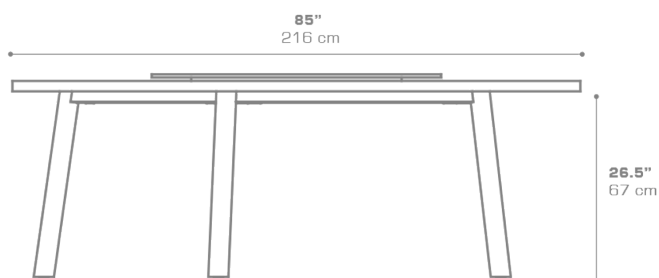

MEIKA Round Table 85" / 216 cm (HPL) with rotating tray

MG3253

Protective cover available

ADA compliant / wheelchair
accessible

Suitable for rooftop

Heavier than regular
items, suitable for more
windy areas

Assembly

DIMENSIONS

CONFIGURATIONS

FRAME : Powder Coated Stainless Steel
: 304

TOP : HPL

Protective Cover :
MG3252PC Top table only
MEIPC-2 Table + 10 Chairs

PACKING DETAILS

NW : 256 lb | 116 kg
GW : 470 lb | 213 kg
VOL : 83 ft³ | 2.36 m³
PU : Crate