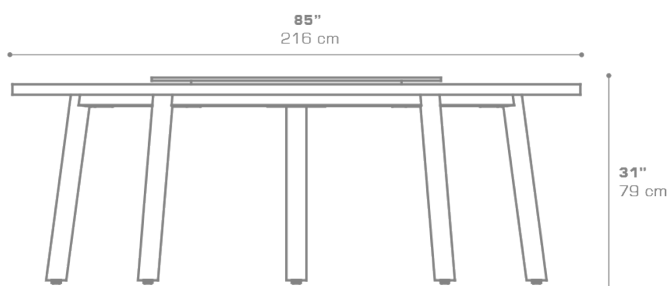

MEIKA Round Table 85" / 216 cm (HPL) with rotating tray

MG3253

Protective cover available

ADA compliant / wheelchair
accessible

Suitable for rooftop

Heavier than regular
items, suitable for more
windy areas

Assembly

DIMENSIONS

CONFIGURATIONS

FRAME : Powder Coated Stainless Steel
: 304

TOP : HPL

Protective Cover :
MG3252PC Top table only
MEIPC-2 Table + 10 Chairs

PACKING DETAILS

NW : 256 lb | 116 kg
GW : 470 lb | 213 kg
VOL : 83 ft³ | 2.36 m³
PU : Crate