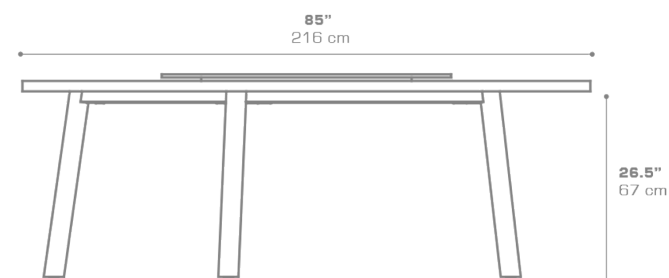

**MEIKA Round Table 85" / 216 cm (HPL) with
rotating tray**
MG3253

Protective cover available

Suitable for rooftop

Heavier than regular
items, suitable for more
windy areas

Assembly

DIMENSIONS

CONFIGURATIONS

FRAME : Powder Coated Stainless Steel
: 304

TOP : HPL

Protective Cover :
MG3252PC Top table only
MEIPC-2 Table + 10 Chairs

PACKING DETAILS

VOL : 83 ft³ | 2.36 m³
NW : 256 lb | 116 kg
GW : 470 lb | 213 kg
PU : Crate