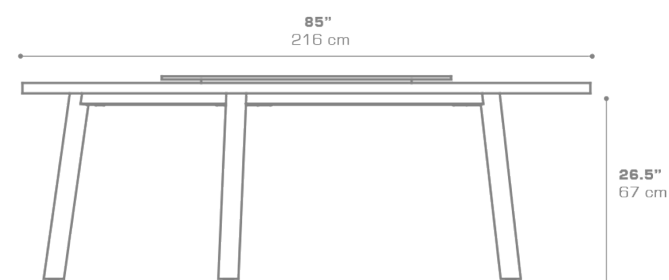

**MEIKA Round Table 85" / 216 cm (HPL) with
rotating tray**
MG3253

Protective cover available

Suitable for rooftop

Heavier than regular
items, suitable for more
windy areas

Assembly

DIMENSIONS

CONFIGURATIONS

FRAME : Powder Coated Stainless Steel
: 304

TOP : HPL

Protective Cover :
MG3252PC Top table only
MEIPC-2 Table + 10 Chairs

PACKING DETAILS

VOL : 83 ft³ | 2.36 m³
NW : 256 lb | 116 kg
GW : 470 lb | 213 kg
PU : Crate