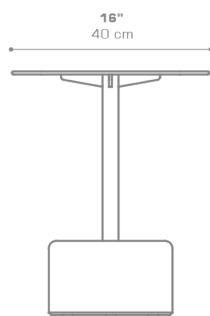

GLYPH Low Table Square 16" / 40 cm (Alu Top | Teak Base)
GLY103

Protective cover available

Suitable for rooftop

Heavier than regular items, suitable for more windy areas

Assembly

Partially handcrafted, random imperfections are part of the design

Contains recycled parts, random imperfections are part of the design

DIMENSIONS

CONFIGURATIONS

FRAME & TOP : Powder Coated Aluminum Ultra Durable

BASE : Laminated Teak

Protective Cover :
GLY103PC

PACKING DETAILS

NW : 20 lb | 9 kg
GW : 26 lb | 12 kg
VOL : 4 ft³ | 0.11 m³
PU : 1 / Box

DOWNLOAD MATERIALS

[Powder Coating Colors](#)

[Teak](#)