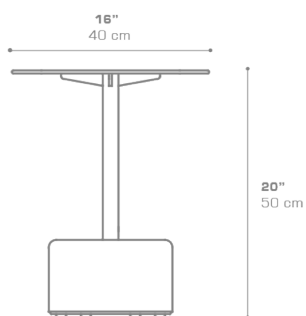

GLYPH Low Table Square 16" / 40 cm (Alu Top | Teak Base)
GLY103

Protective cover available

Suitable for rooftop

Heavier than regular items, suitable for more windy areas

Assembly

Partially handcrafted, random imperfections are part of the design

Contains recycled parts, random imperfections are part of the design

DIMENSIONS

CONFIGURATIONS

FRAME & TOP : Powder Coated Aluminum Ultra Durable

BASE : Laminated Teak

Protective Cover :
GLY103PC

PACKING DETAILS

NW : 20 lb | 9 kg
GW : 26 lb | 12 kg
VOL : 4 ft³ | 0.11 m³
PU : 1 / Box

DOWNLOAD MATERIALS

[Powder Coating Colors](#)

[Teak](#)