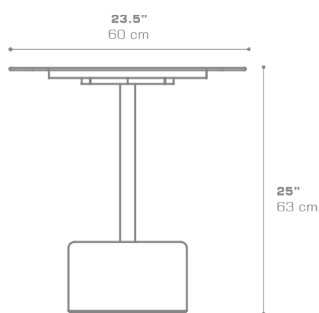

## GLYPH Tea Table Square 23.5" / 60 cm (Alu Top | Teak Base)

GLY105

Protective cover available

Suitable for rooftop

Heavier than regular items, suitable for more windy areas

Assembly

Partially handcrafted, random imperfections are part of the design

### DIMENSIONS

### PACKING DETAILS

VOL : 4 ft<sup>3</sup> | 0.11 m<sup>3</sup>  
NW : 40 lb | 18 kg  
GW : 55 lb | 25 kg  
PU : 2 Boxes