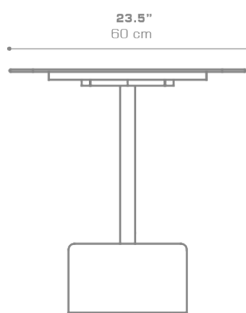

**GLYPH Tea Table Square 23.5" / 60 cm (Alu Top | Teak Base)**  
GLY105

Protective cover available

Suitable for rooftop

Heavier than regular items, suitable for more windy areas

Assembly

Partially handcrafted, random imperfections are part of the design

Contains recycled parts, random imperfections are part of the design

**DIMENSIONS****CONFIGURATIONS**

FRAME &amp; TOP : Powder Coated Aluminum Ultra Durable

BASE : Laminated Teak

Protective Cover :  
GLY101PC Protective Cover**PACKING DETAILS**VOL : 4 ft<sup>3</sup> | 0.11 m<sup>3</sup>