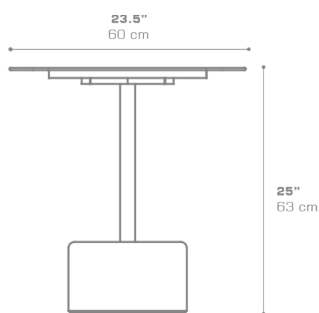

**GLYPH Tea Table Square 23.5" / 60 cm (Alu Top | Teak Base)**  
GLY105

Protective cover available

Suitable for rooftop

Heavier than regular items, suitable for more windy areas

Assembly

Partially handcrafted, random imperfections are part of the design

Contains recycled parts, random imperfections are part of the design

**DIMENSIONS****CONFIGURATIONS**

FRAME &amp; TOP : Powder Coated Aluminum Ultra Durable

BASE : Laminated Teak

Protective Cover :  
GLY101PC Protective Cover**PACKING DETAILS**VOL : 4 ft<sup>3</sup> | 0.11 m<sup>3</sup>

NW : 40 lb | 18 kg

GW : 55 lb | 25 kg

PU : 2 Boxes

**DOWNLOAD MATERIALS**[Powder Coating Colors](#)[Teak](#)