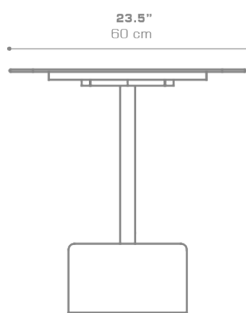

## GLYPH Tea Table Square 23.5" / 60 cm (Alu Top | Teak Base)

GLY105

Protective cover available

Suitable for rooftop

Heavier than regular items, suitable for more windy areas

Assembly

Partially handcrafted, random imperfections are part of the design

### DIMENSIONS