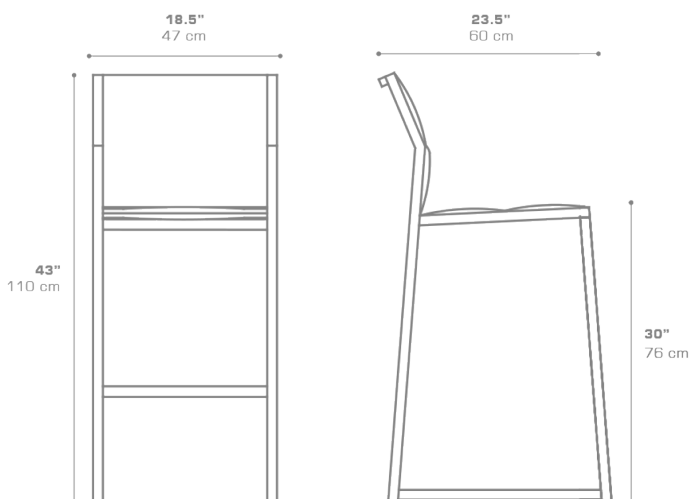

**ALLUX Bar Chair (Padded Sling)**  
MZ113PS

Protective cover available

**DIMENSIONS**

**CONFIGURATIONS**

FRAME : Powder Coated Aluminum

PADDED SLING : Grade P

Protective Cover :  
MZ113PC Protective Cover

**PACKING DETAILS**

NW : 13 lb | 6 kg  
GW : 26 lb | 12 kg  
VOL : 13 ft<sup>3</sup> | 0.37 m<sup>3</sup>  
PU : 1 / Box

**DOWNLOAD MATERIALS**

[Powder Coating Colors](#)

[Textiles](#)