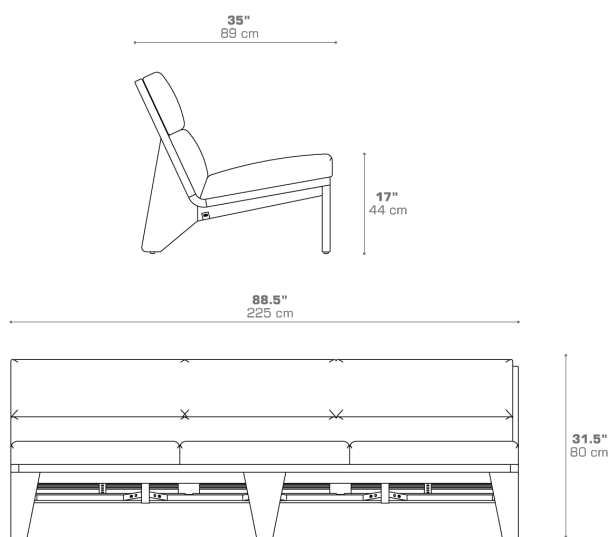

LABUAN 3-Seater LBN007

Protective cover available

DIMENSIONS

CONFIGURATIONS

FRAME : Premium Teak | Whitewash

SEAT CUSHION : Grade A | B | C | D | E

HEAD CUSHION : Grade A | B | C | D | E

Protective Cover :
LBN007PC

PACKING DETAILS

VOL : 66.5 ft³ | 1.88 m³

NW : 124.5 lb | 56.5 kg

GW : 157.5 lb | 71.5 kg

PU : 1 / Box

COM : 9.0 Ly

DOWNLOAD MATERIALS

[Teak](#)