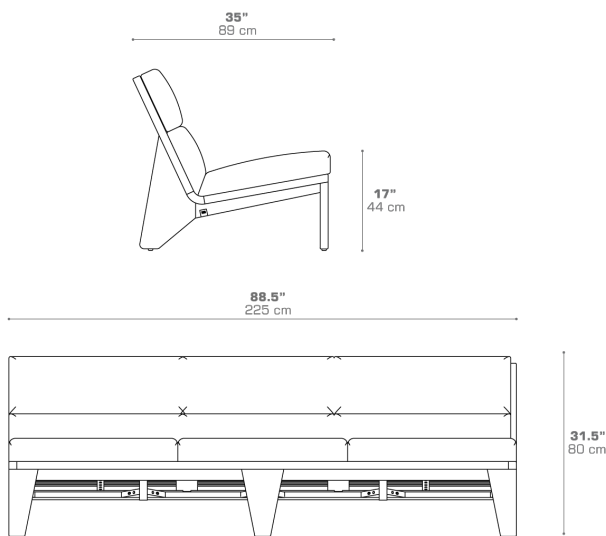

LABUAN 3-Seater
LBN007

Protective cover available

DIMENSIONS

CONFIGURATIONS

FRAME : Premium Teak | Whitewash

SEAT CUSHION : Grade A | B | C | D | E

HEAD CUSHION : Grade A | B | C | D | E

Protective Cover :
LBN007PC

PACKING DETAILS

VOL : 66.5 ft³ | 1.88 m³

NW : 124.5 lb | 56.5 kg

GW : 157.5 lb | 71.5 kg

PU : 1 / Box

COM : 9.0 Ly

DOWNLOAD MATERIALS

[Teak](#)