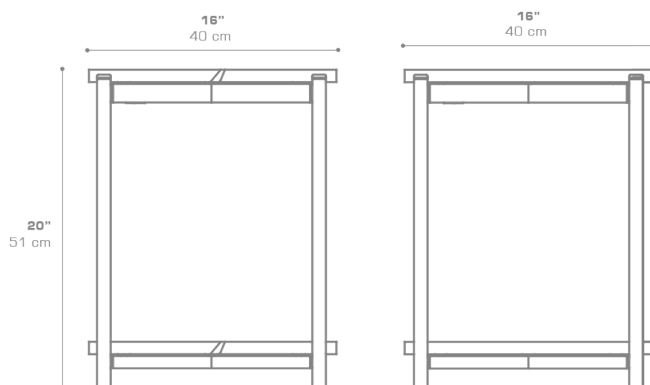

## TITAN Side Table with Shelf 16" / 40 cm (Teak)

TITO4TEAK

Protective cover available

Partially handcrafted, random imperfections are part of the design

Contains recycled parts, random imperfections are part of the design

### DIMENSIONS

### PACKING DETAILS

VOL : 4 ft<sup>3</sup> | 0.11 m<sup>3</sup>  
NW : 13 lb | 6 kg  
GW : 20 lb | 9 kg  
PU : 1 / Box