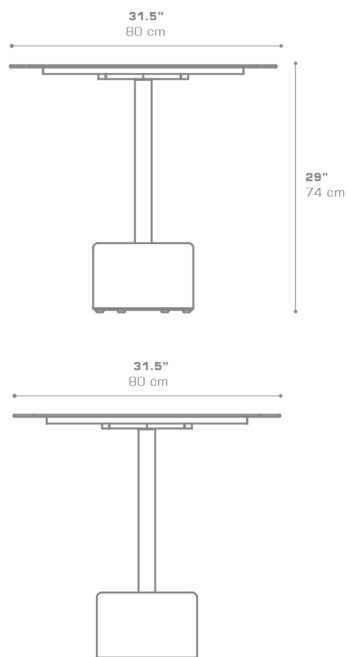

GLYPH Bistro Table Square 31.5" / 80 cm (Alu Top | Stone Base)
GLY127

Protective cover available

Suitable for rooftop

Heavier than regular items, suitable for more windy areas

Assembly

DIMENSIONS

CONFIGURATIONS

FRAME & TOP : Powder Coated Aluminum Ultra Durable

BASE : Stone

Protective Cover :
GLY102PC Top table only
GLYPC-8 Table + 3 Chairs

PACKING DETAILS

VOL : 10 ft³ | 0.28 m³
NW : 101 lb | 46 kg
GW : 125 lb | 57 kg
PU : 2 boxes