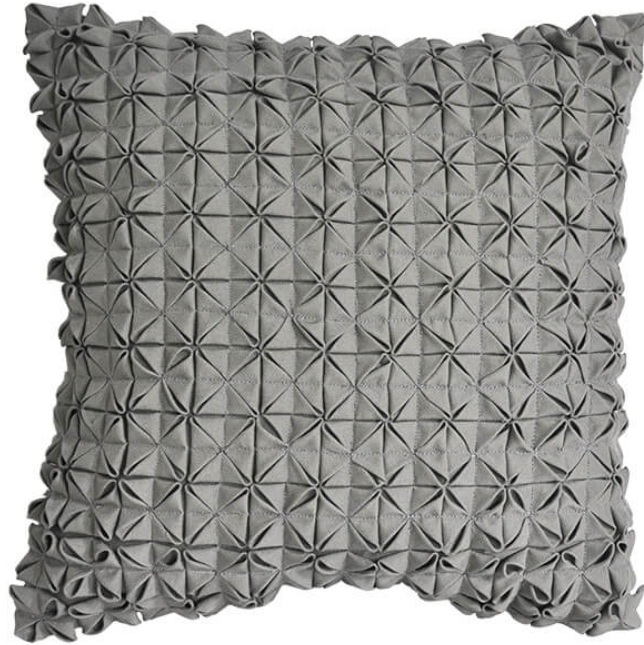

FLOWER Pillows 23.5" / 60 cm MG8229

DIMENSIONS

DIMENSION : 23.5" x 23.5" | 60 x 60 cm

CONFIGURATIONS

COVER : Grade A | B | C | D | E | H

DOWNLOAD MATERIALS

[Textiles](#)