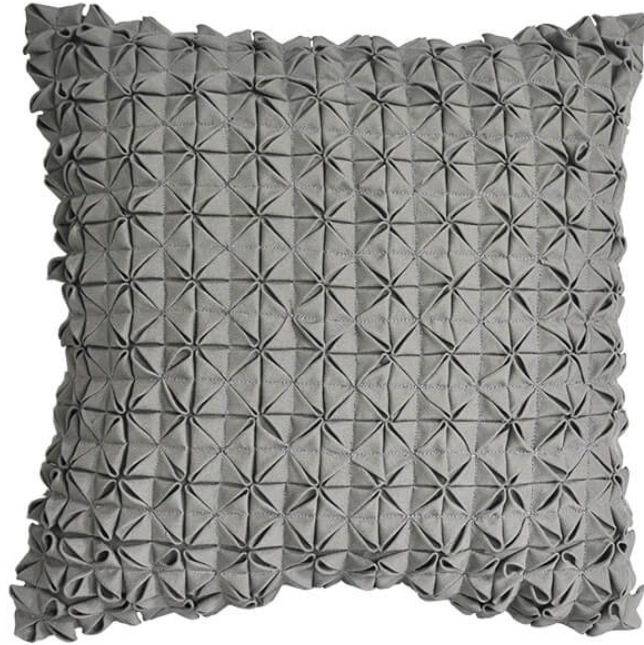

FLOWER Pillows 23.5" / 60 cm MG8229

DIMENSIONS

DIMENSION : 23.5" x 23.5" | 60 x 60 cm

CONFIGURATIONS

COVER : Grade A | B | C | D | E | H

COLOR OPTIONS | DOWNLOAD

[TEXTILES](#)

[MATERIAL & FINISHES](#)