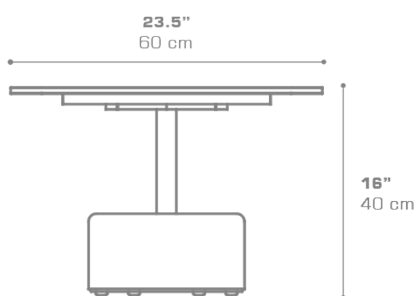

DIMENSIONS

CONFIGURATIONS

FRAME	: Powder Coated Aluminum Ultra Durable
BASE	: Laminated Teak
TOP	: High Pressure Laminate (HPL)

Protective Cover :
GLY101PC Protective Cover

PACKING DETAILS

VOL	: 3 ft³ | 0.09 m³
NW	: 35 lb | 16 kg
GW	: 51 lb | 23 kg
PU	: 2 Boxes

DOWNLOAD MATERIALS

[Powder Coating Colors](#)

[Teak](#)

[HPL](#)