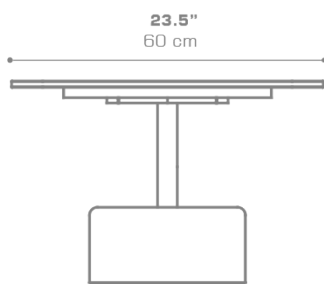

GLYPH Low Table Square 23.5" / 60 cm (HPL Top | Teak Base)
GLY111

Protective cover available

Suitable for rooftop

Heavier than regular items, suitable for more windy areas

Assembly

Partially handcrafted, random imperfections are part of the design

Contains recycled parts, random imperfections are part of the design

DIMENSIONS

CONFIGURATIONS

FRAME	: Powder Coated Aluminum Ultra Durable
BASE	: Laminated Teak
TOP	: High Pressure Laminate (HPL)

Protective Cover :
GLY101PC Protective Cover

PACKING DETAILS

VOL	: 3 ft ³ 0.09 m ³
NW	: 35 lb 16 kg
GW	: 51 lb 23 kg
PU	: 2 Boxes

DOWNLOAD MATERIALS

[Powder Coating Colors](#)

[Teak](#)

[HPL](#)