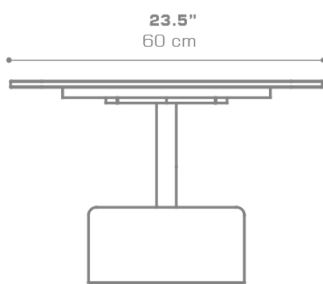

**GLYPH Low Table Square 23.5" / 60 cm (HPL Top | Teak Base)**  
GLY111

Protective cover available

Suitable for rooftop

Heavier than regular items, suitable for more windy areas

Assembly

Partially handcrafted, random imperfections are part of the design

Contains recycled parts, random imperfections are part of the design

**DIMENSIONS**

**CONFIGURATIONS**

FRAME	: Powder Coated Aluminum Ultra Durable
BASE	: Laminated Teak
TOP	: High Pressure Laminate (HPL)

Protective Cover :  
GLY101PC Protective Cover

**PACKING DETAILS**

VOL	: 3 ft <sup>3</sup>   0.09 m <sup>3</sup>
NW	: 35 lb   16 kg
GW	: 51 lb   23 kg
PU	: 2 Boxes

**DOWNLOAD MATERIALS**

[Powder Coating Colors](#)