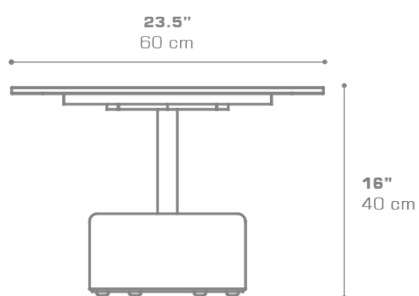

GLYPH Low Table Square 23.5" / 60 cm (HPL Top | Teak Base)
GLY111

Protective cover available

Suitable for rooftop

Heavier than regular items, suitable for more windy areas

Assembly

Partially handcrafted, random imperfections are part of the design

Contains recycled parts, random imperfections are part of the design

DIMENSIONS

CONFIGURATIONS

FRAME	: Powder Coated Aluminum Ultra Durable
BASE	: Laminated Teak
TOP	: High Pressure Laminate (HPL)

Protective Cover :
GLY101PC Protective Cover

PACKING DETAILS

VOL	: 3 ft ³ 0.09 m ³
NW	: 35 lb 16 kg
GW	: 51 lb 23 kg
PU	: 2 Boxes

DOWNLOAD MATERIALS

[Powder Coating Colors](#)

[Teak](#)

[HPL](#)